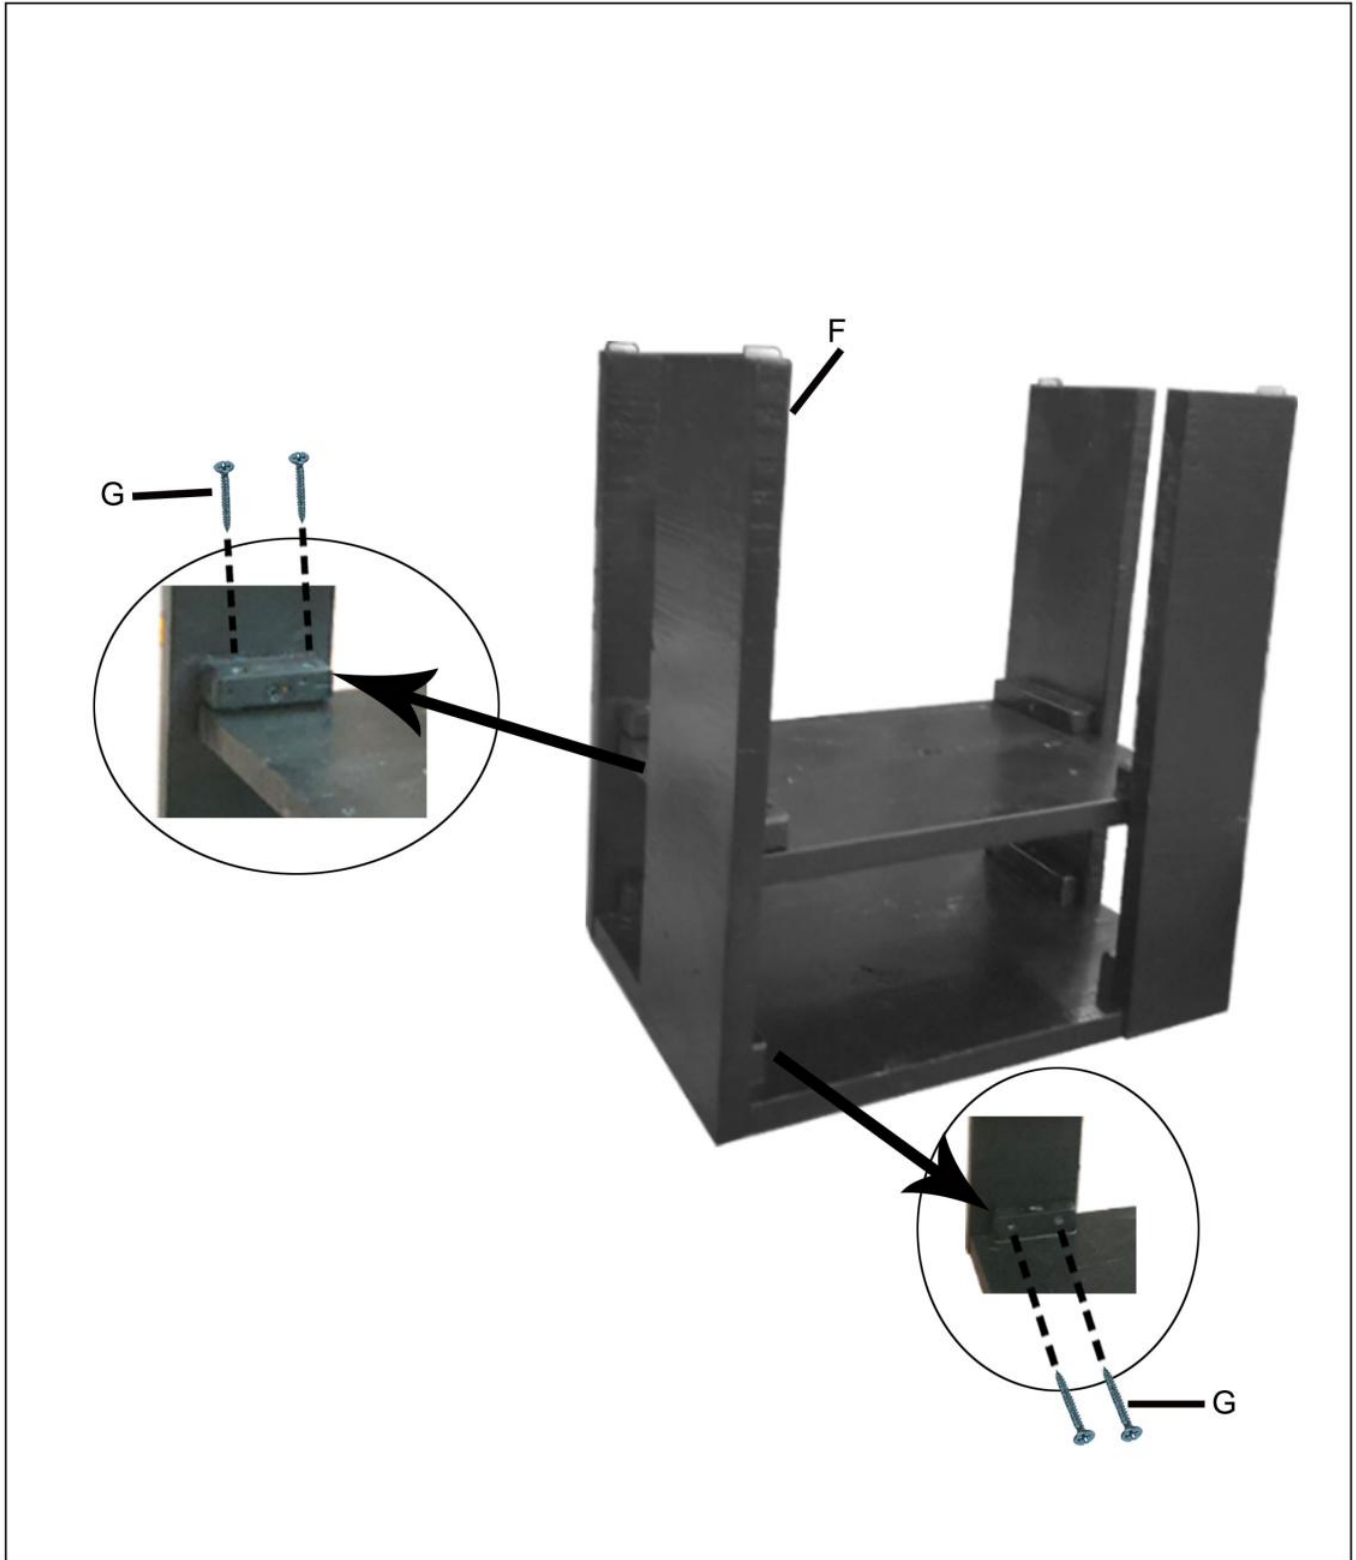

INSTRUCTION

Step 5