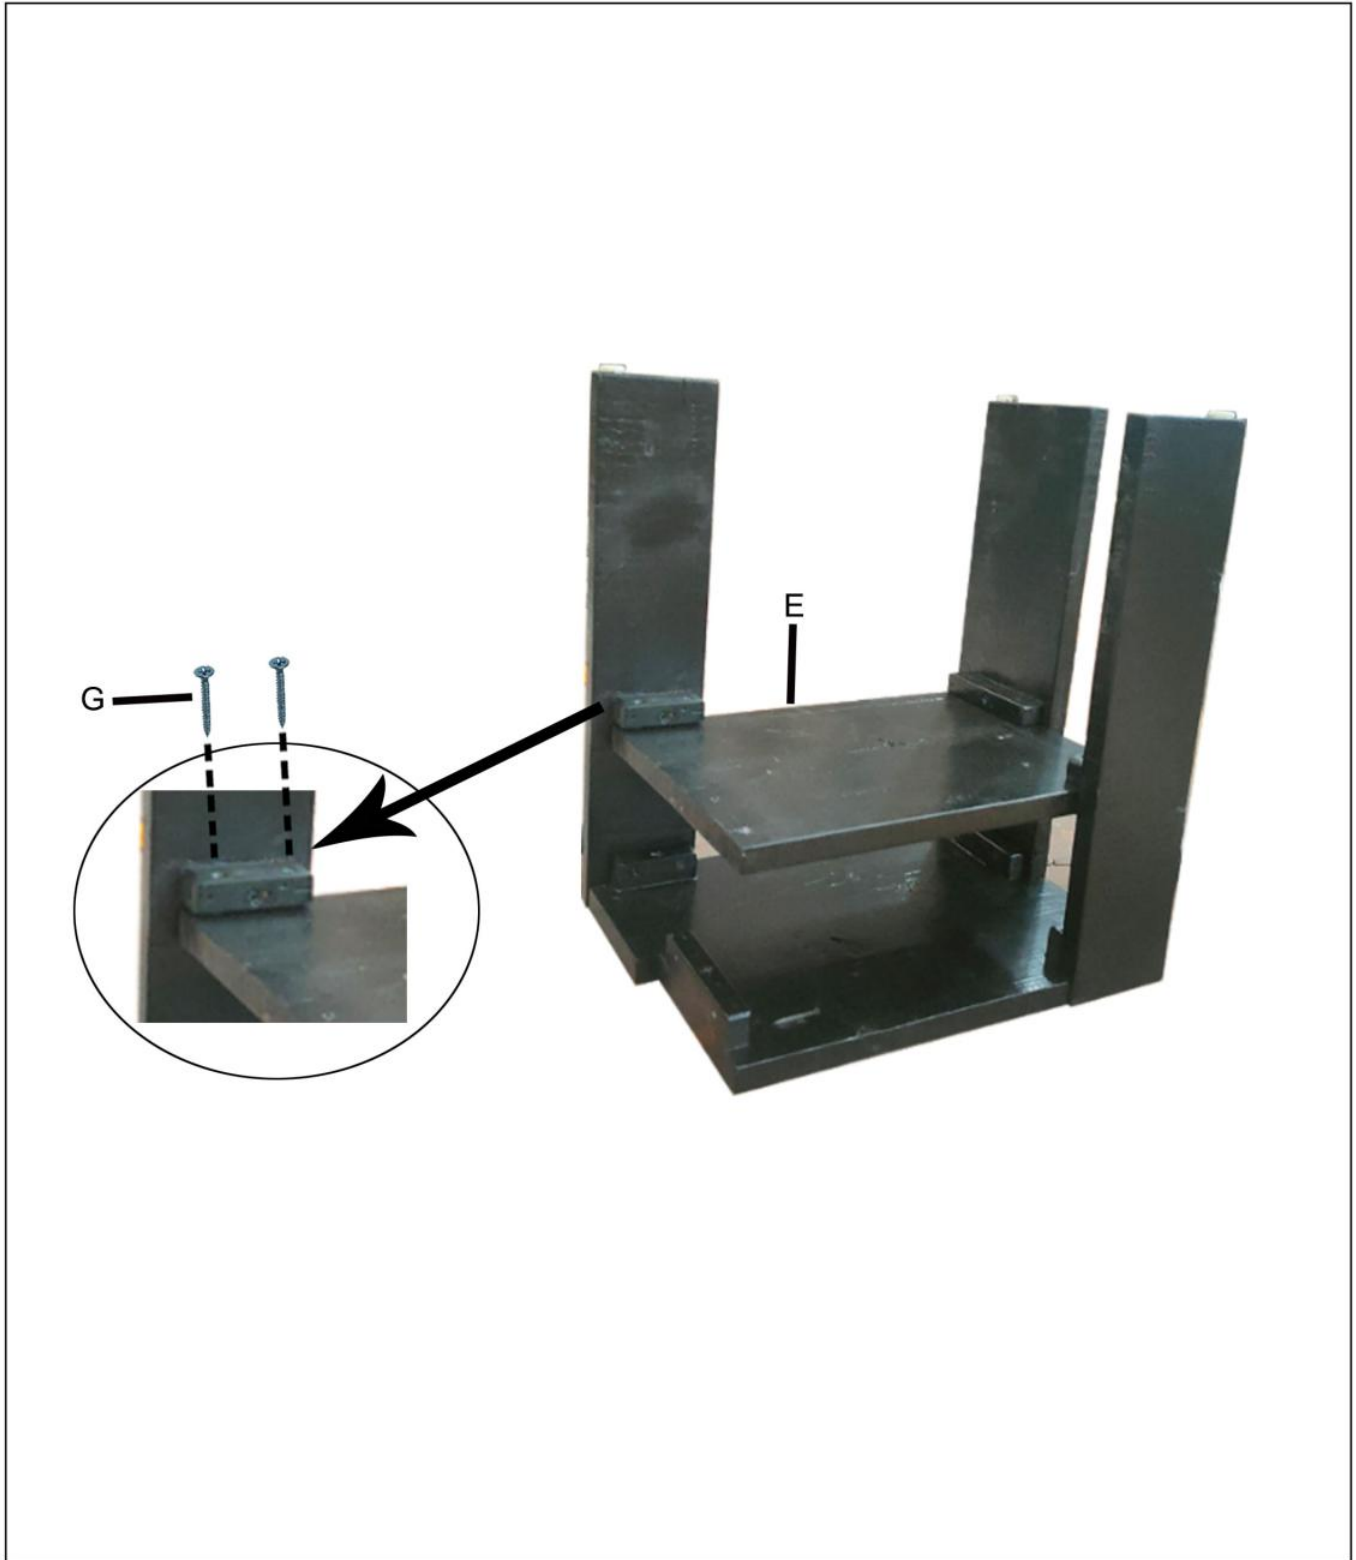

INSTRUCTION

Step 4