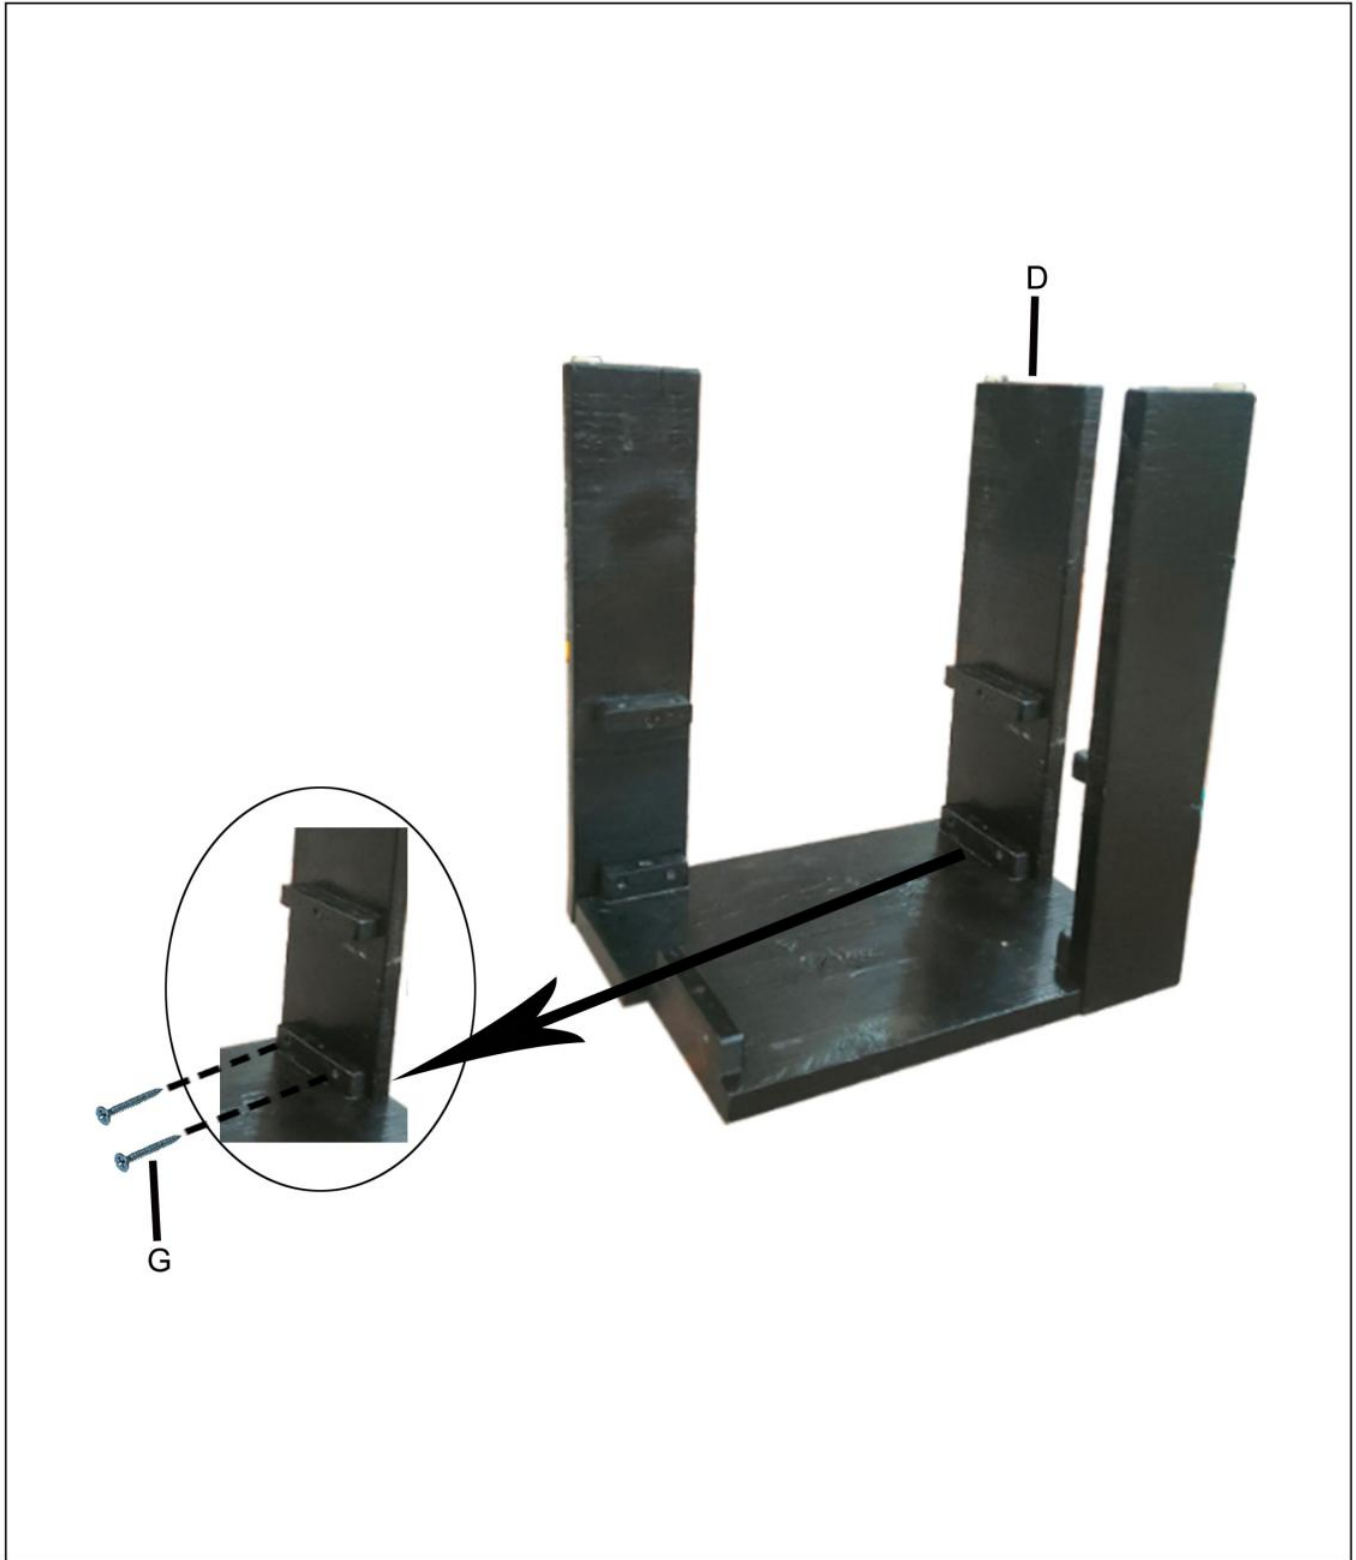

INSTRUCTION

Step 3