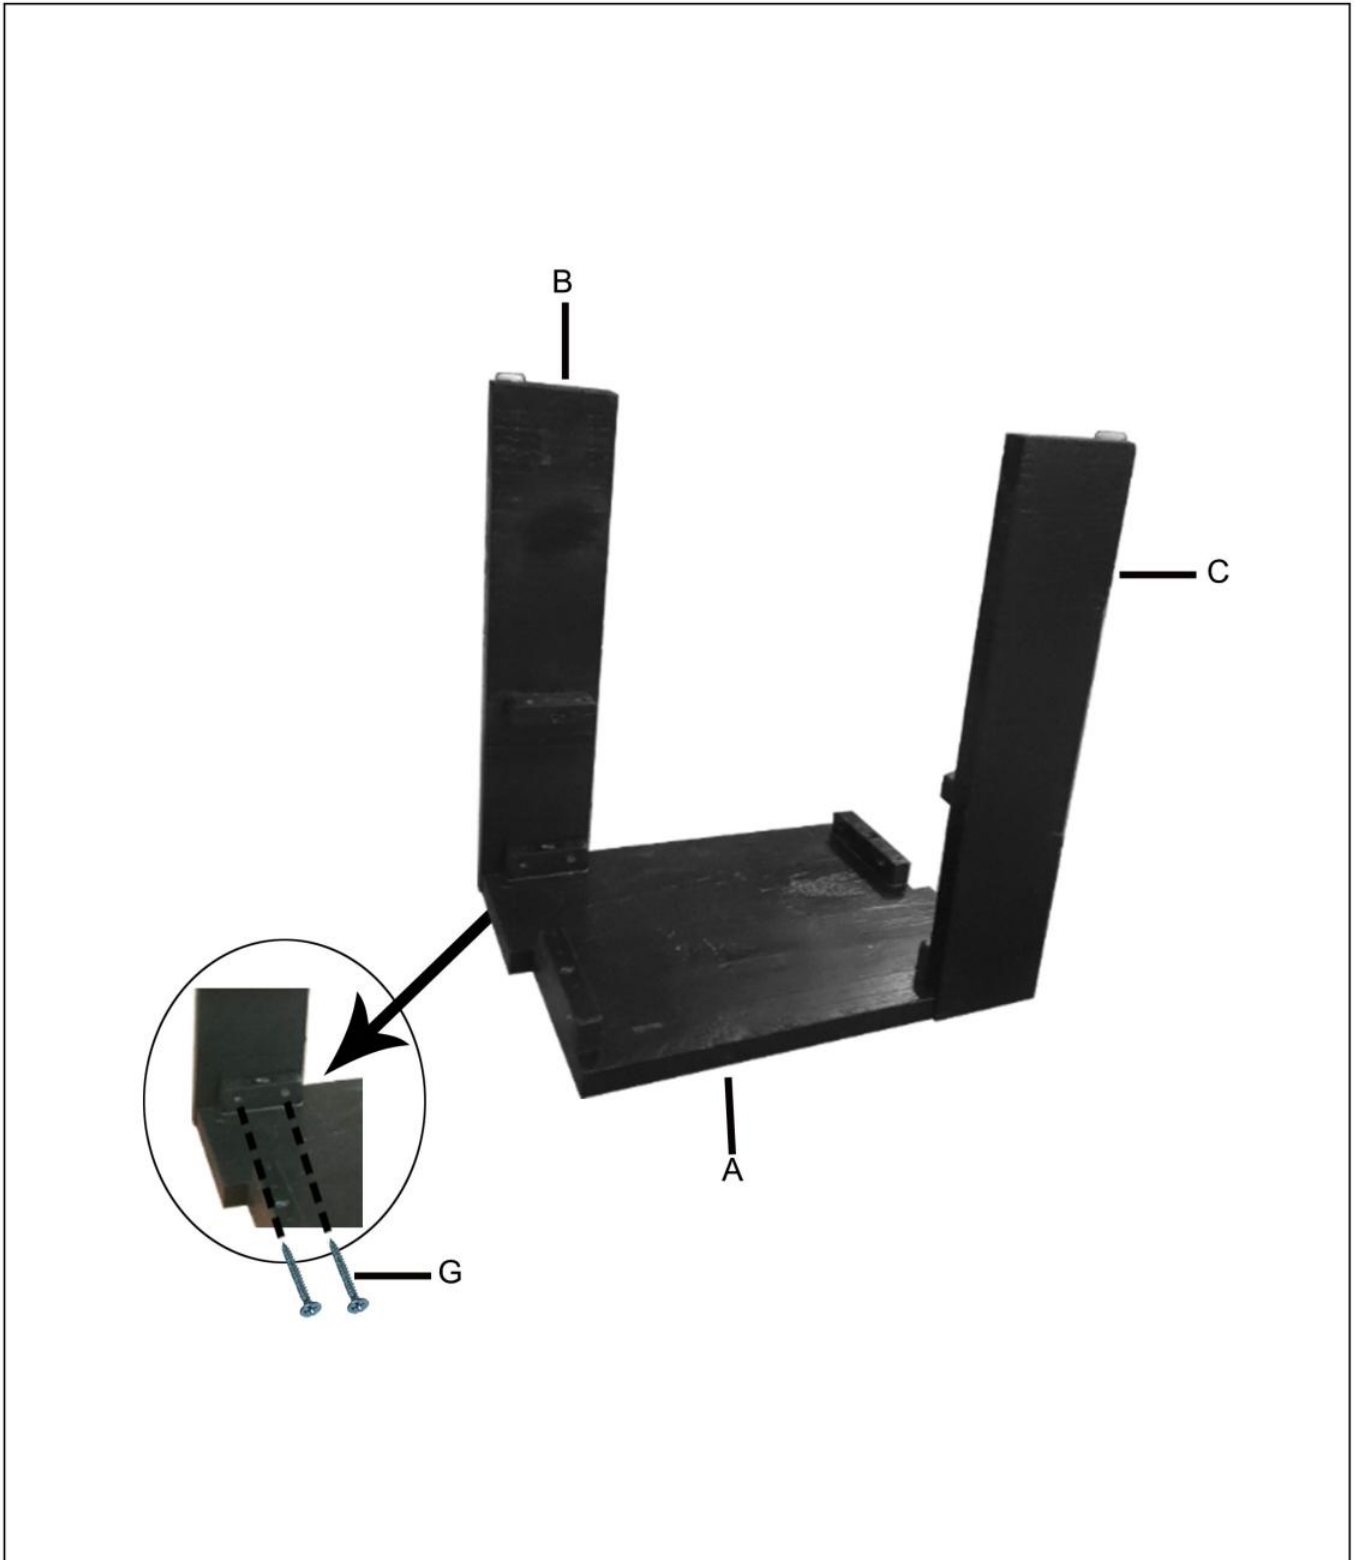

PRODUCT INFORMATION

Emillio Sidetable, Black, Pine

82058570

INSTRUCTION

Step 1

Ax1

Bx1

Cx1

Dx1

Ex1

Fx1

Gx16

dia 3.5x30

INSTRUCTION

Step 2

INSTRUCTION