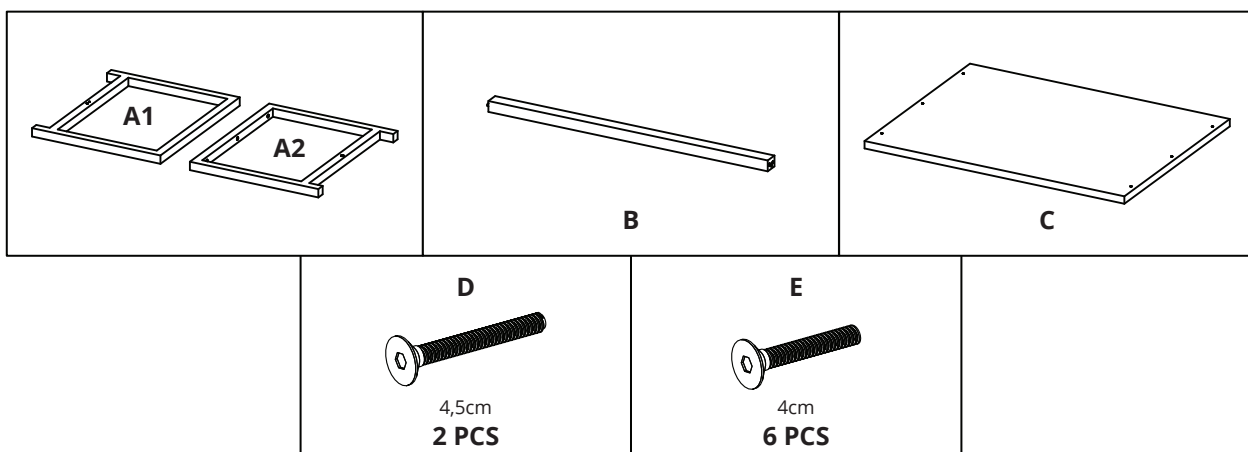

ASSEMBLY INSTRUCTION

Rese Table, Green, MDF

82051555

COMPONENT LIST

INSTRUCTION
Step 1

INSTRUCTION
Step 2

INSTRUCTION