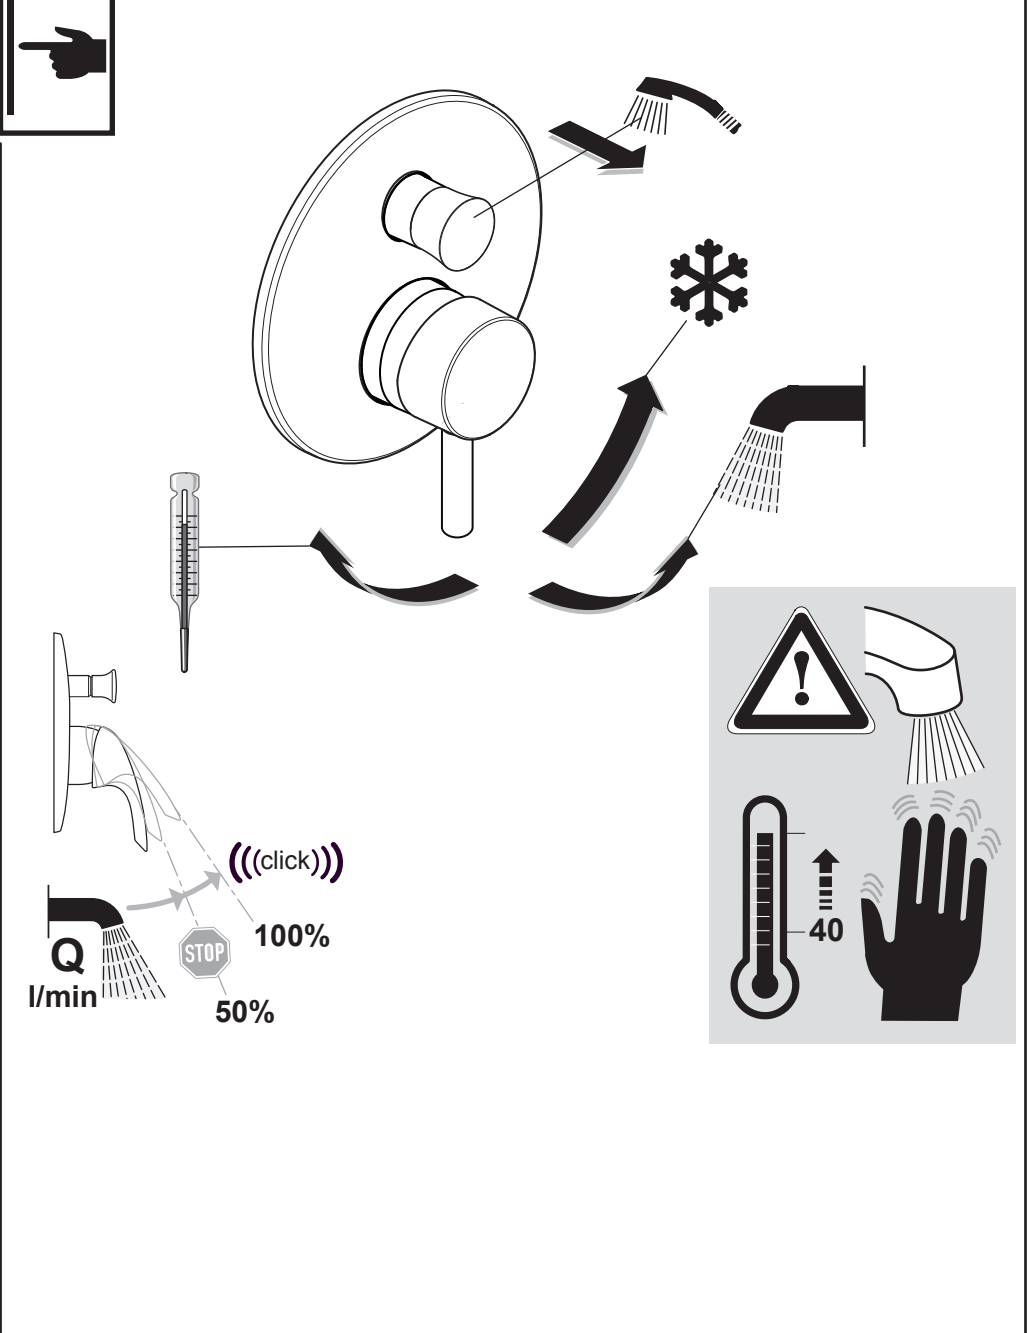

P	bar	0,5	MAX. 10	5	Thumbs up	Q (3 bar)
T	°C		MAX. 80	65	Thumbs up	l/min
				40		23