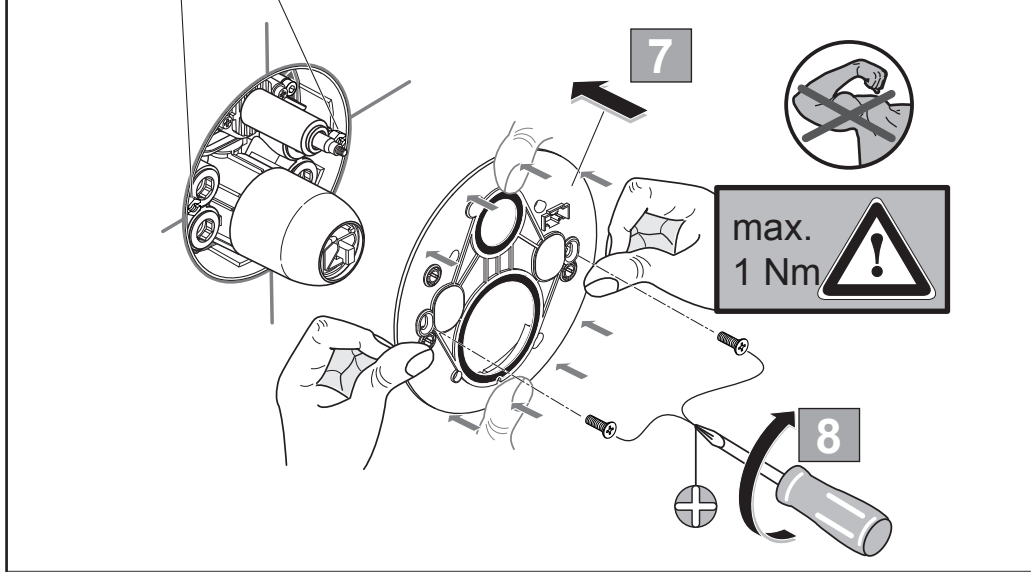

P	bar	0,5	MAX. 10	5	Thumbs up	Q (3 bar)
T	°C		MAX. 80	65	Thumbs up	l/min
				40		23