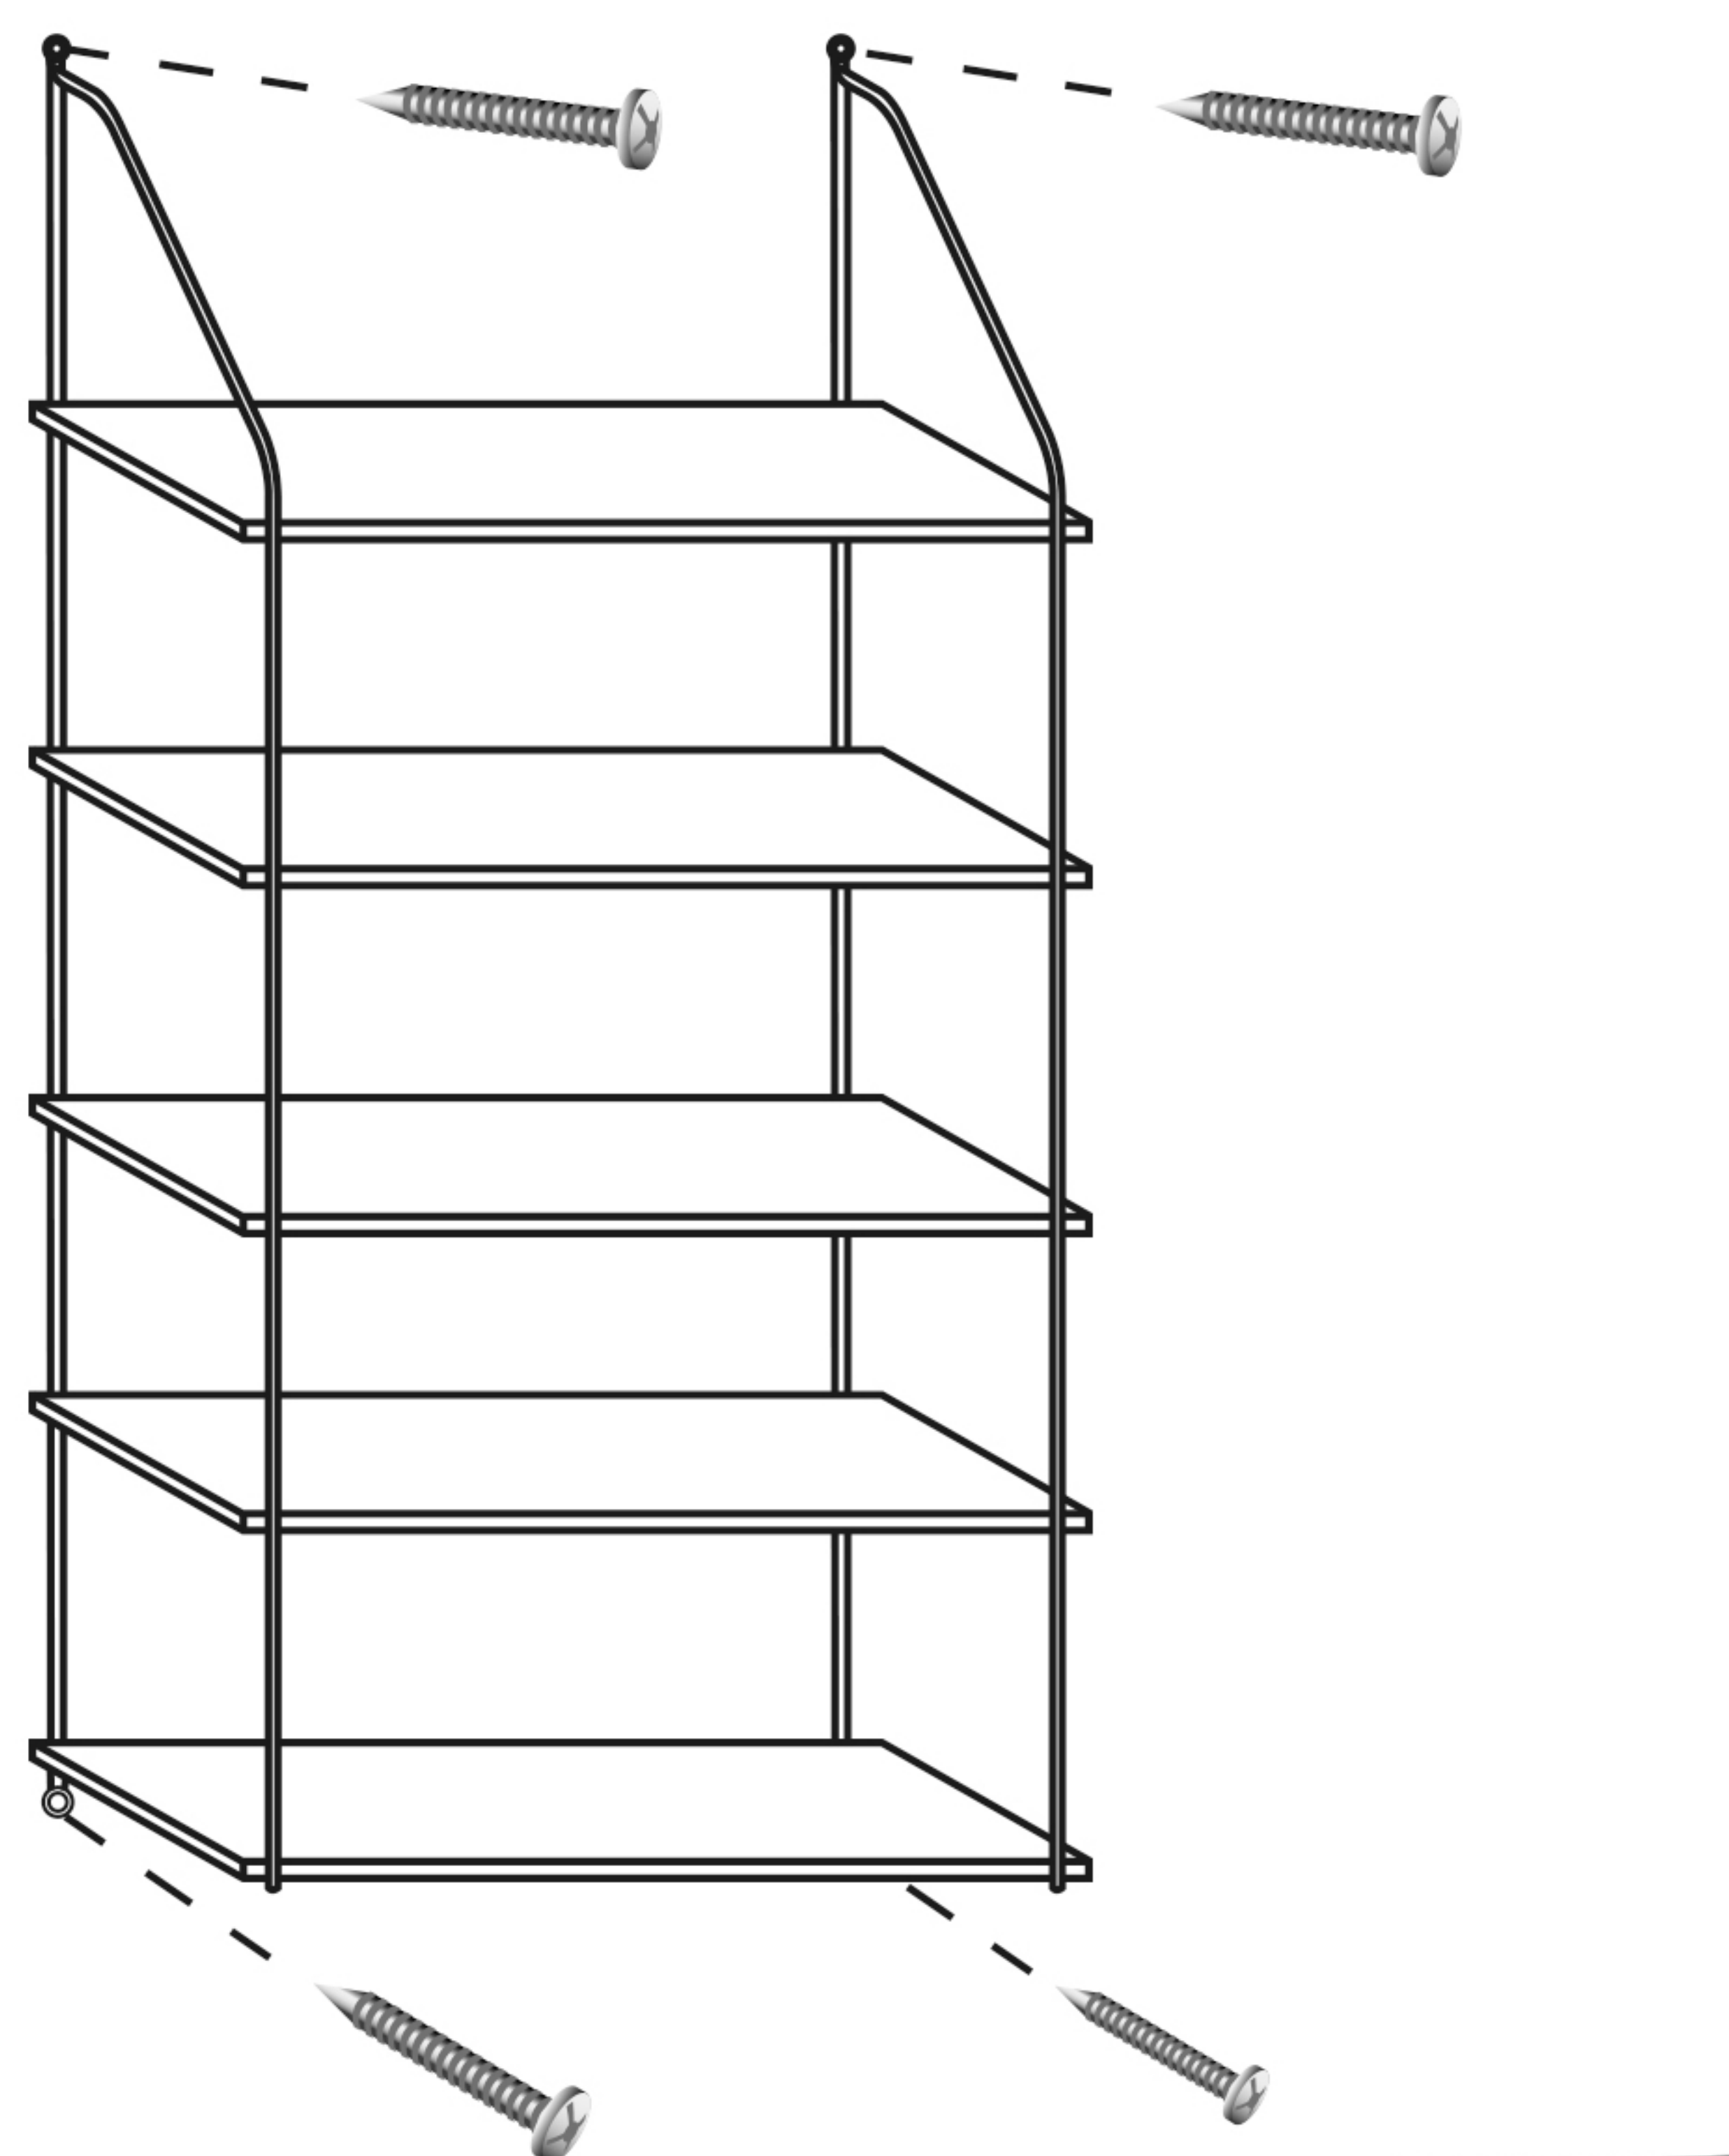

Eindhoven Shelf Shelf with black frame and 5 natural wood shelves

4291080

STEP - 1

STEP - 2

PART LIST

PART NO.	PART PHOTOGRAPH	PART NAME	QUANTITY
a			2
b			5

ASSEMBLING TOOLS

1			
2			
3			