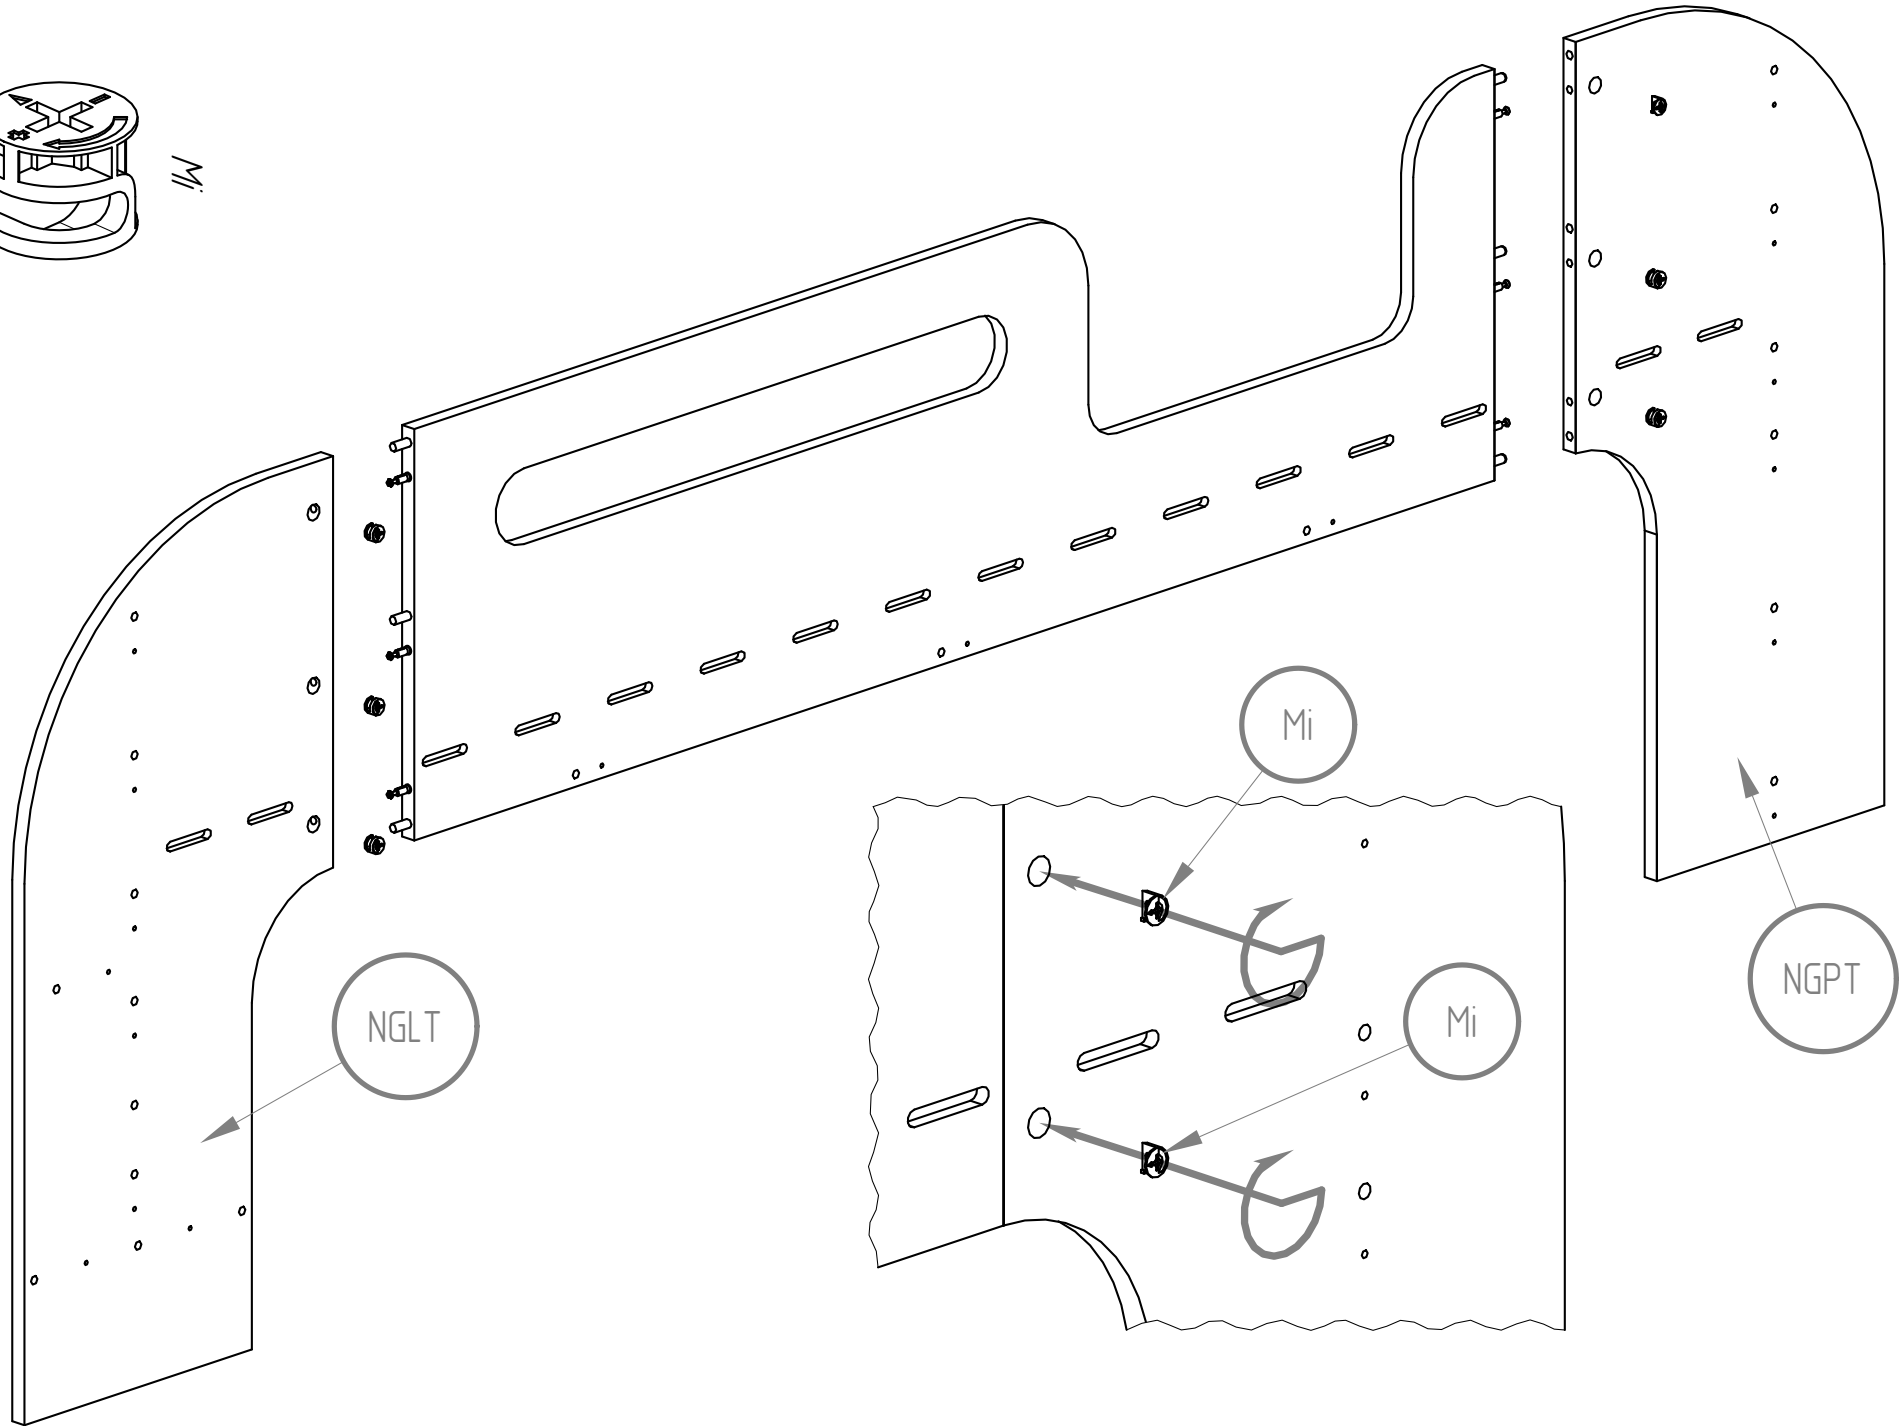

W25
M4x25

ST

Ver. 2

K8
M8x35

TRZ
M5x35

Mi

Mi

W25
M4x25

LDS

LDS

LDS

LDS

W25

DRAWER

Only for bed 140cm
Quantity 2

DRAWER