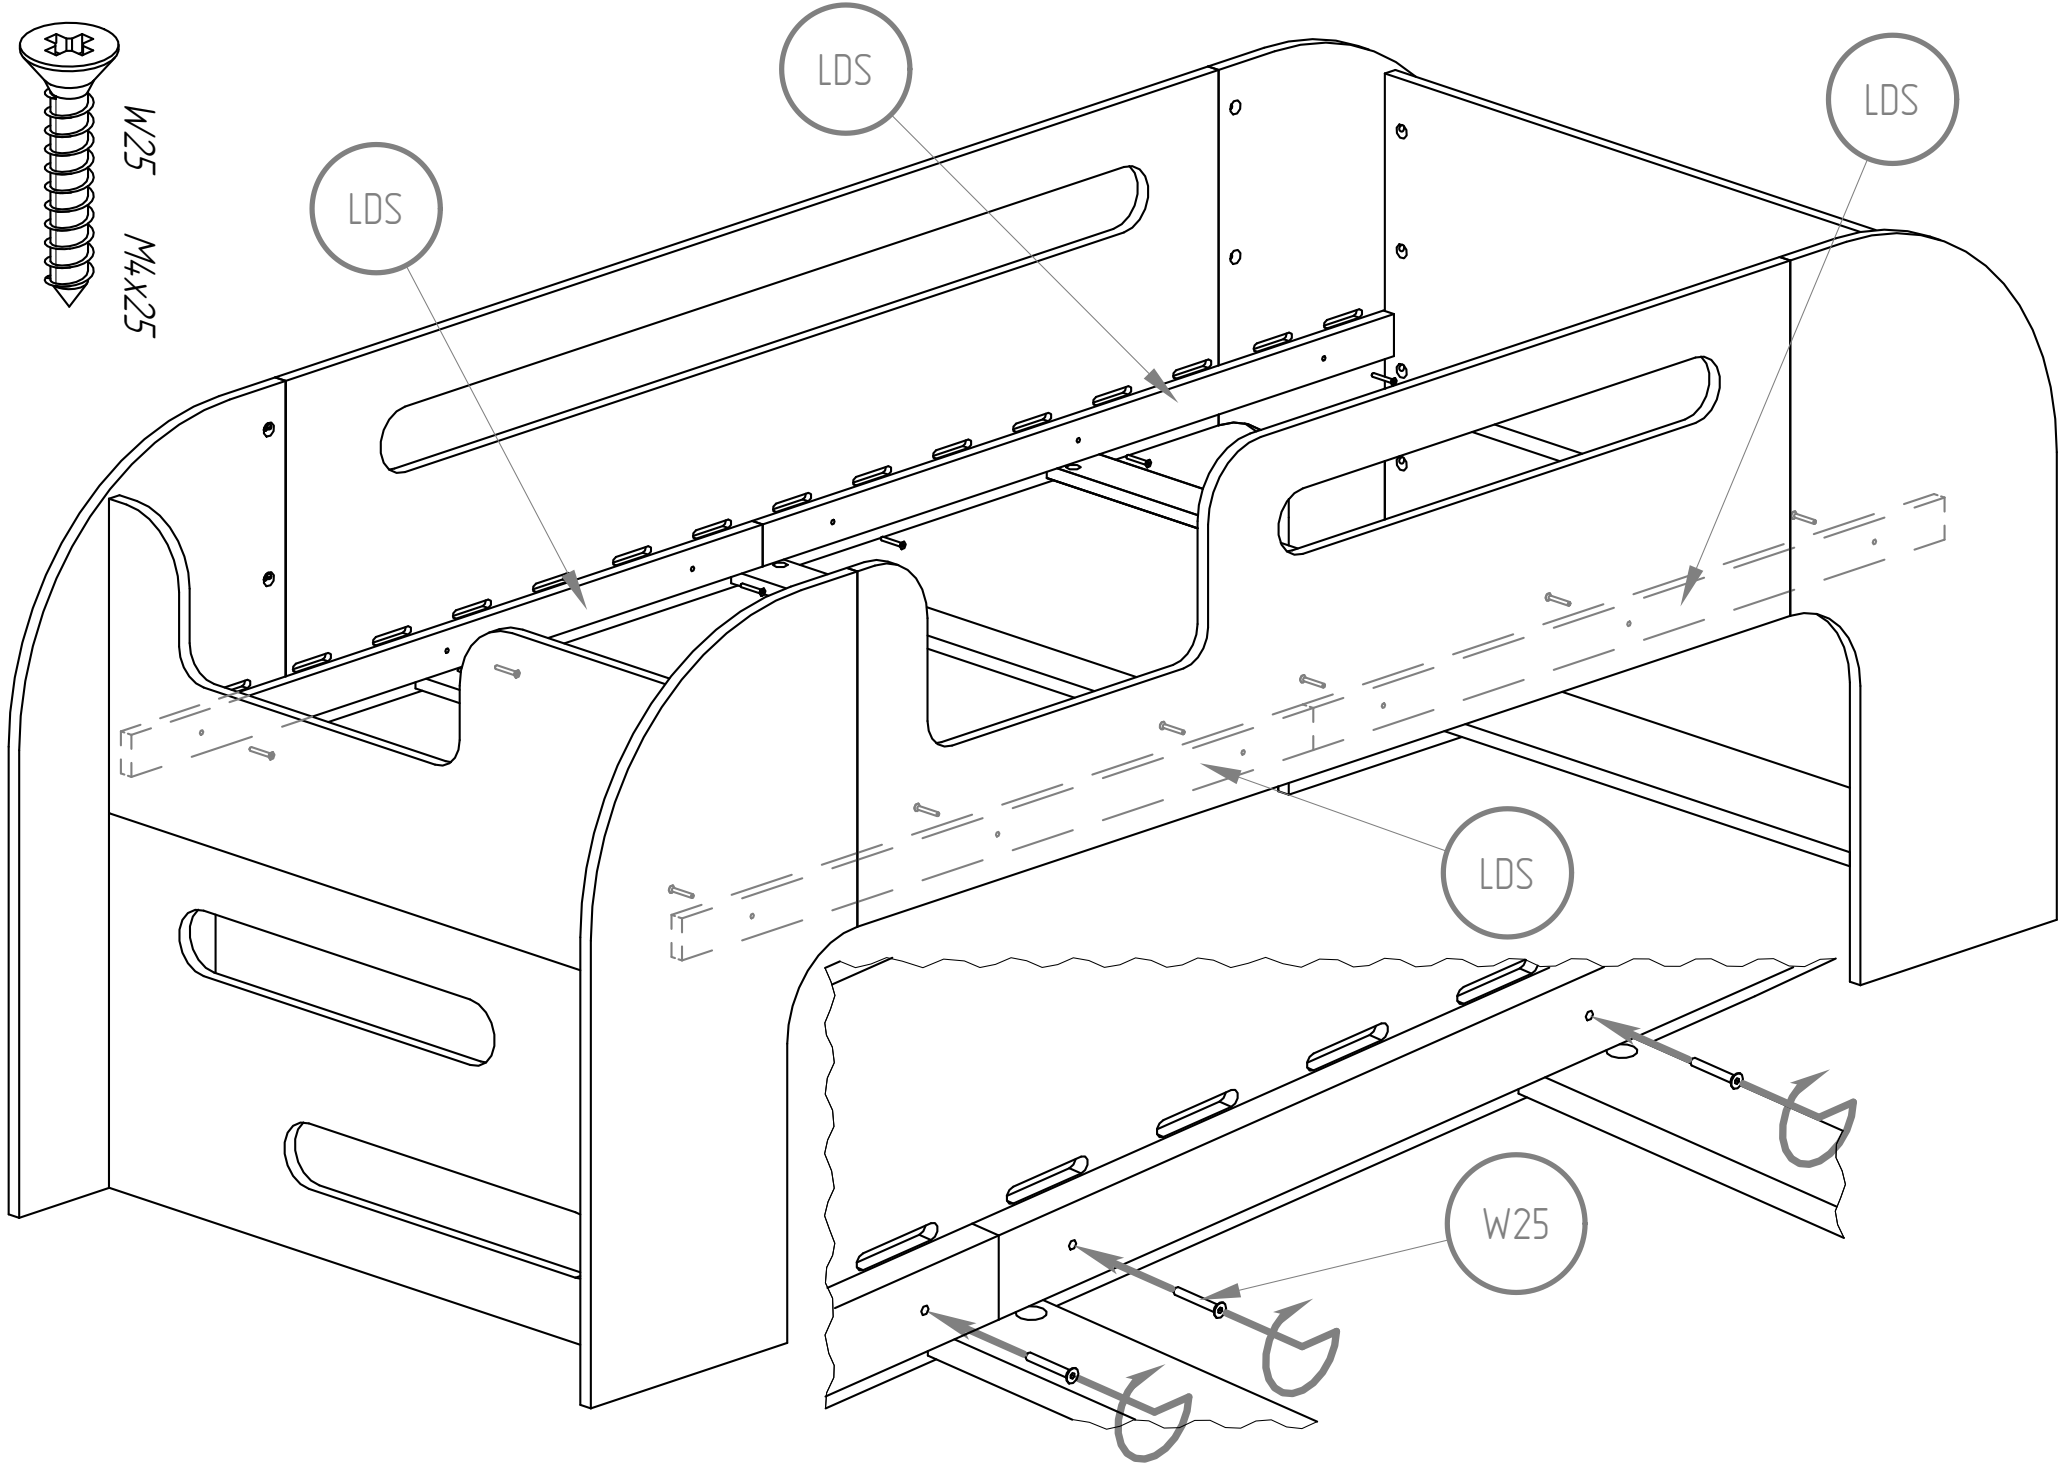

W25
M4x25

LDS

LDS

LDS

LDS

W25