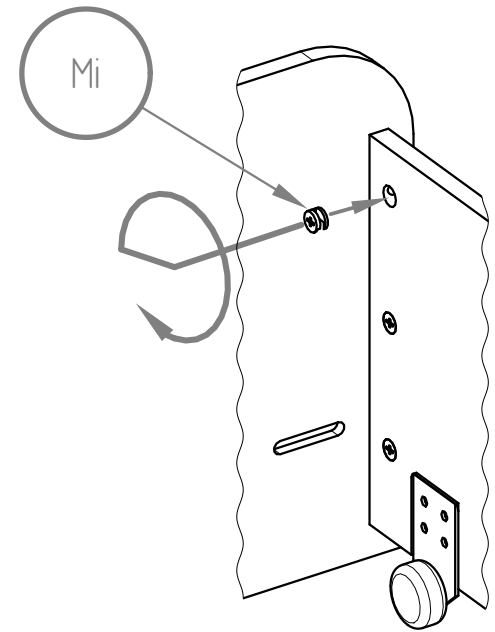

LDS

LDS

LDS

LDS

W25

DRAWER

Only for bed 140cm
Quantity 2

DRAWER

- BK - x2*
- BD - x2*
- LKS - x2*
- LDS - x2/x4*
- ST - x10-14*
- W - x4*

W25 M4x25

*NIE SKAKAĆ
NO JUMPING*

Wysokość materaca

Mattress height

min. 8 cm

max. 12 cm

WARNING / UWAGA !