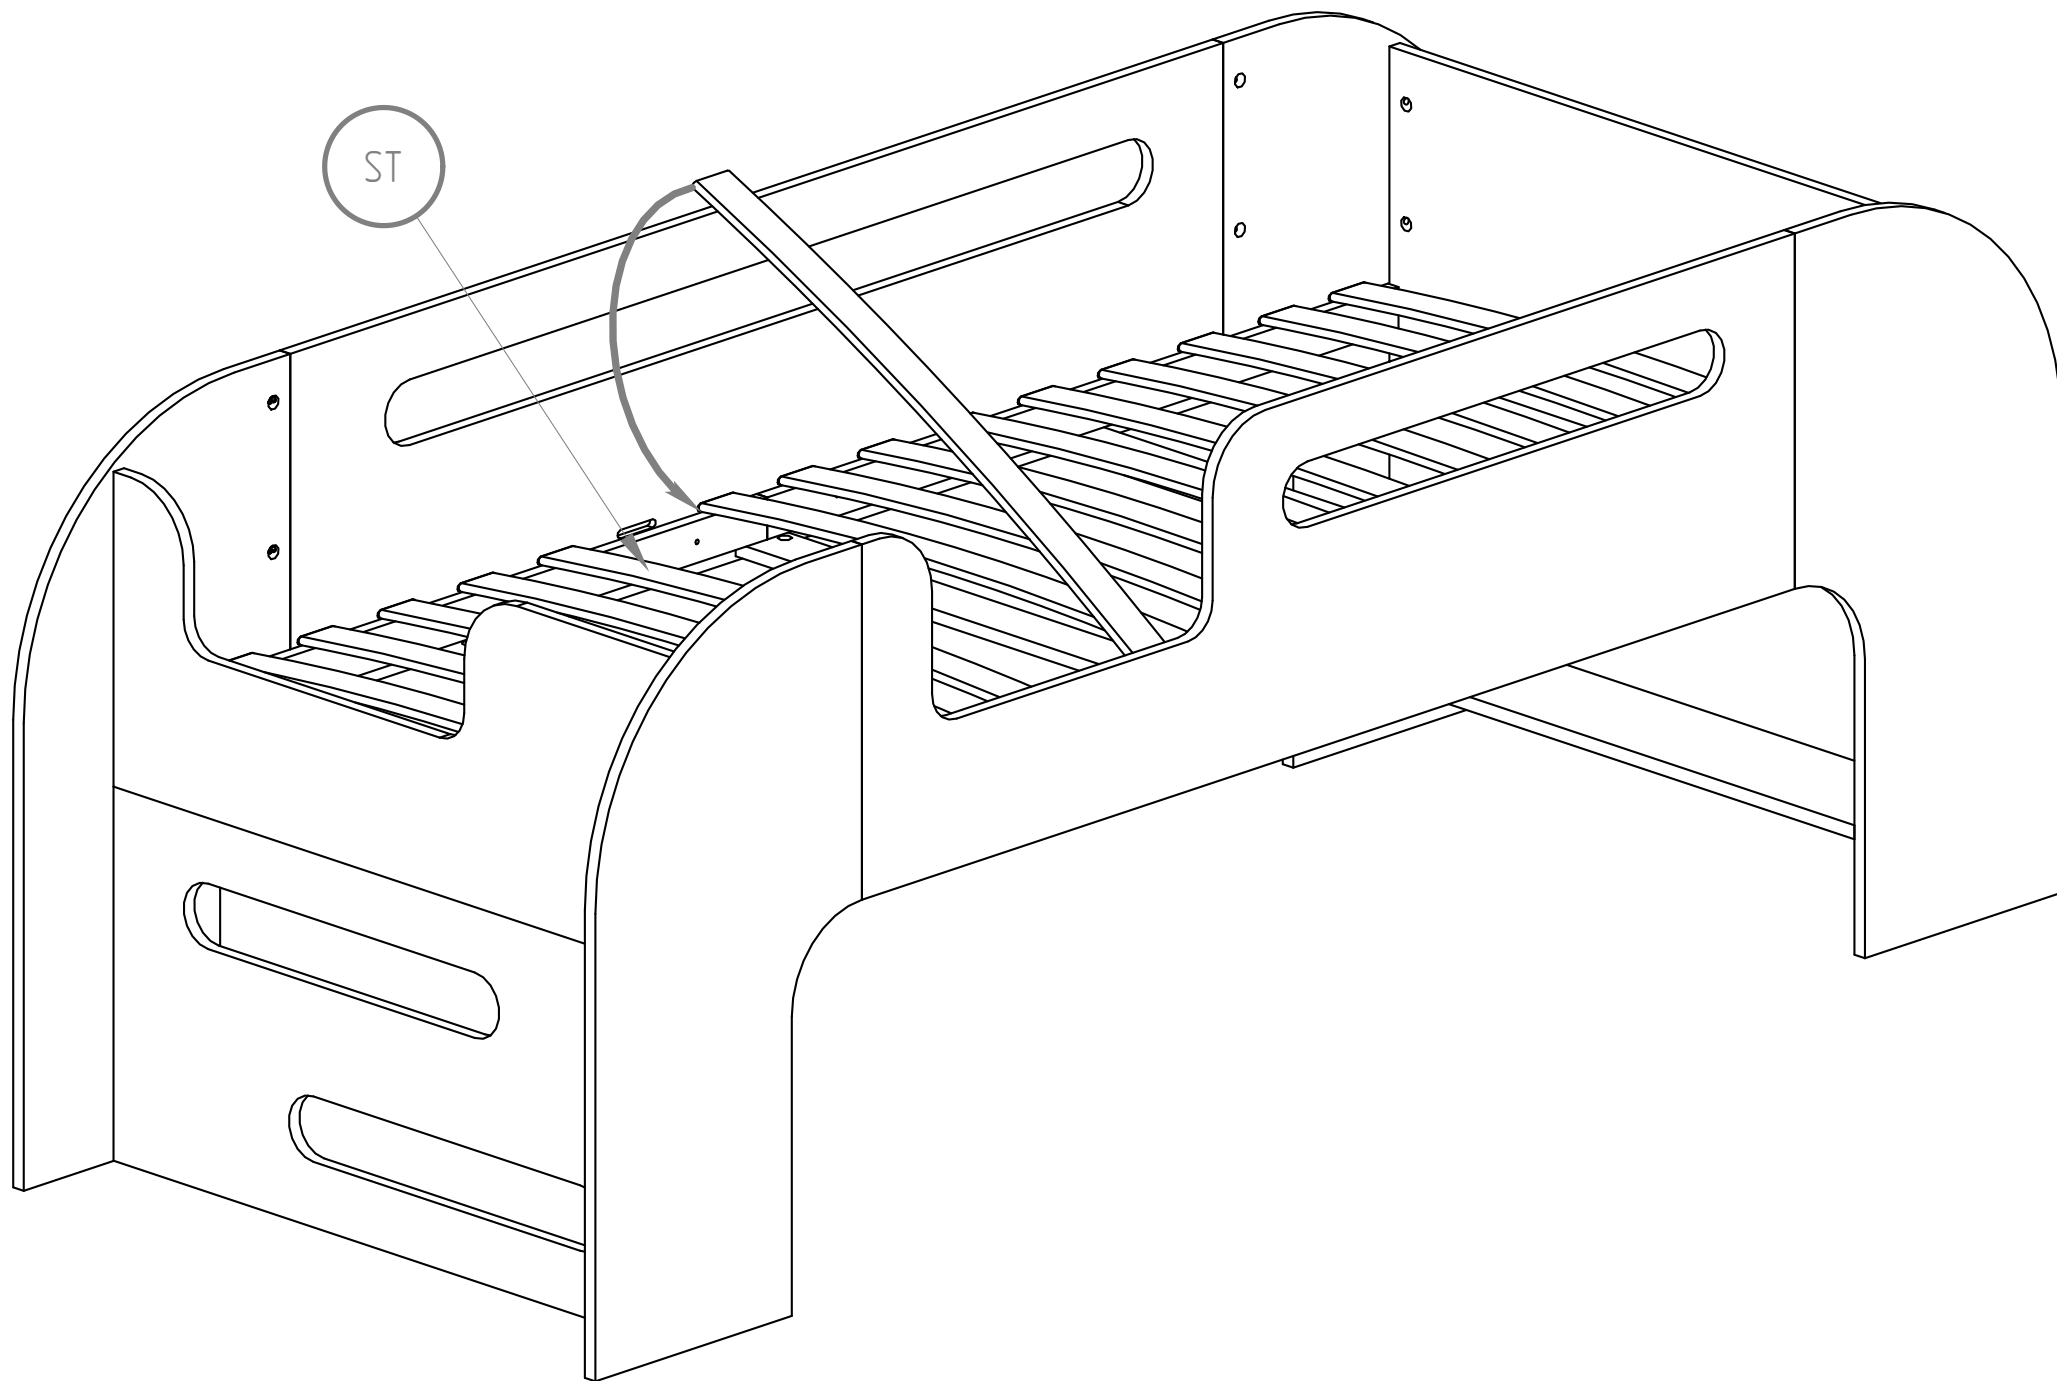

LDS

LDS

LDS

LDS

W25

DRAWER

Only for bed 140cm
Quantity 2

DRAWER