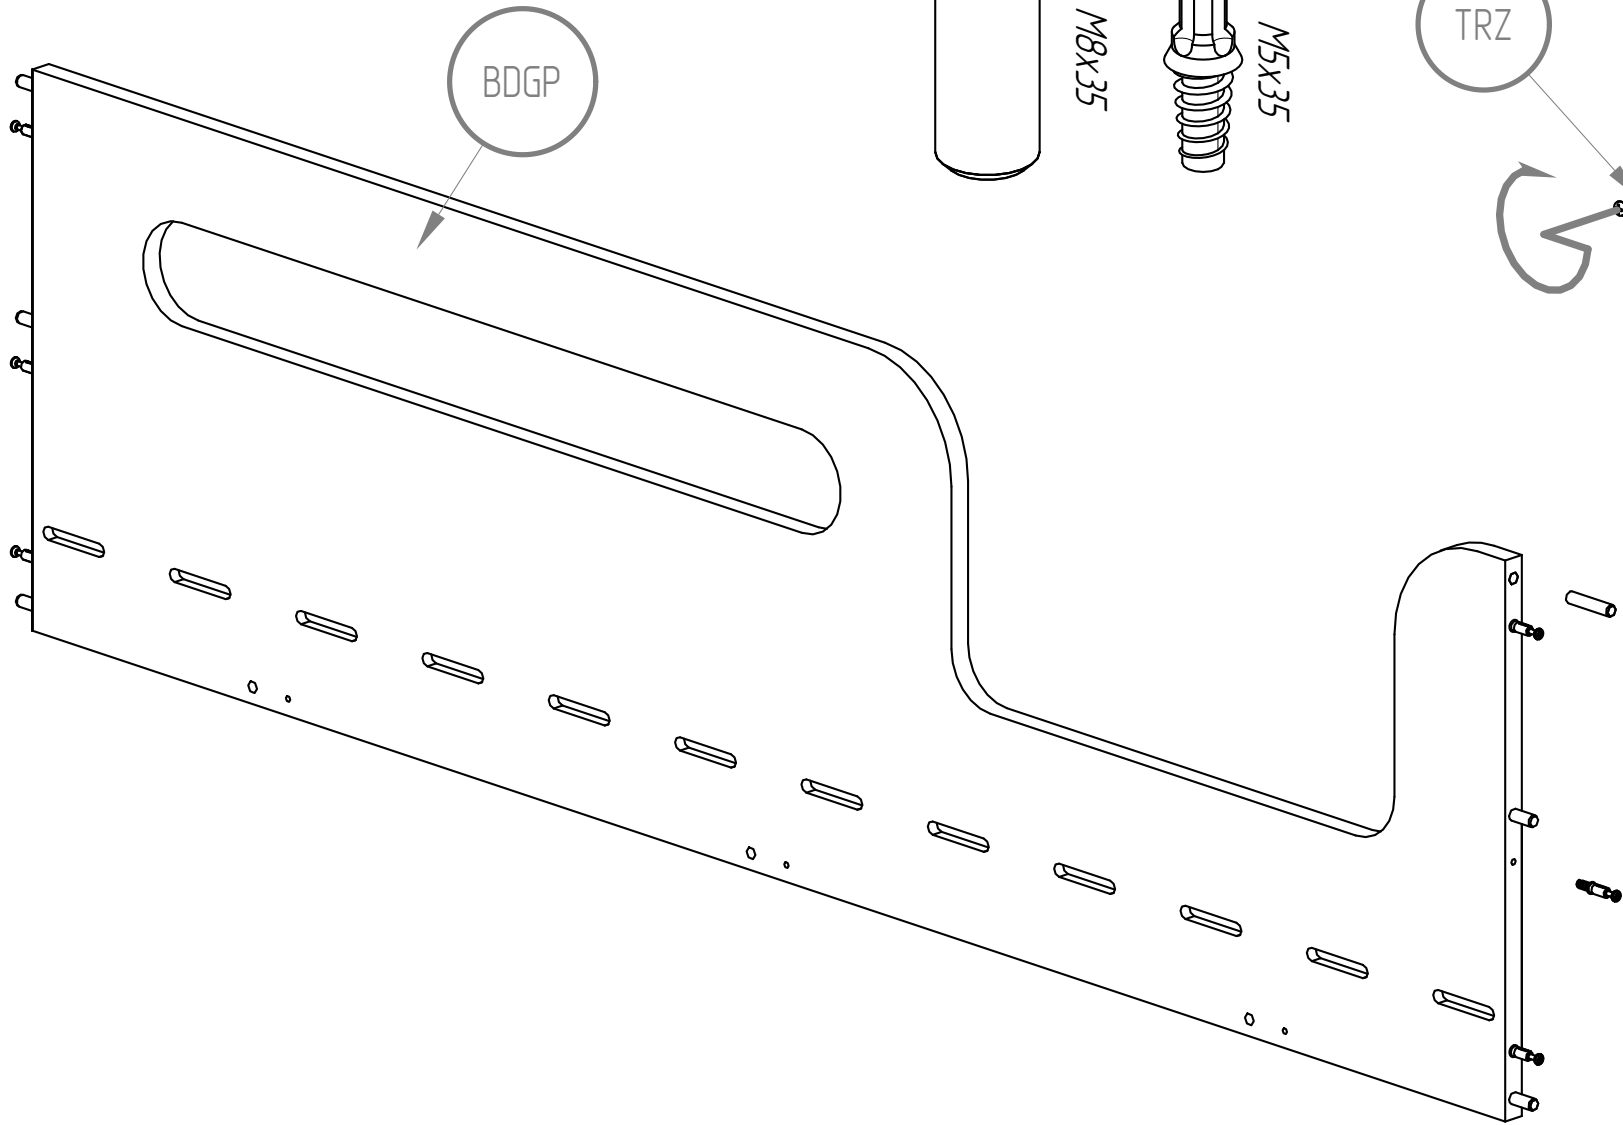

K8
M8x35

TRZ
M5x35