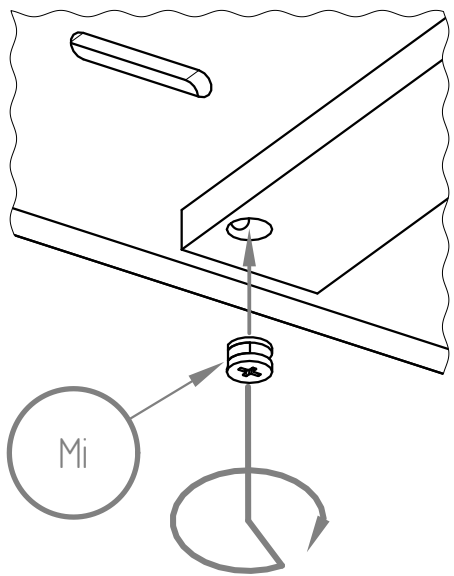

LDS

LDS

LDS

LDS

W25

DRAWER

Only for bed 140cm
Quantity 2

DRAWER

- BK - x2*
- BD - x2*
- LKS - x2*
- LDS - x2/x4*
- ST - x10-14*
- W - x4*

W25 M4x25

*NIE SKAKAĆ
NO JUMPING*

Wysokość materaca

Mattress height

min. 8 cm

max. 12 cm

WARNING / UWAGA !