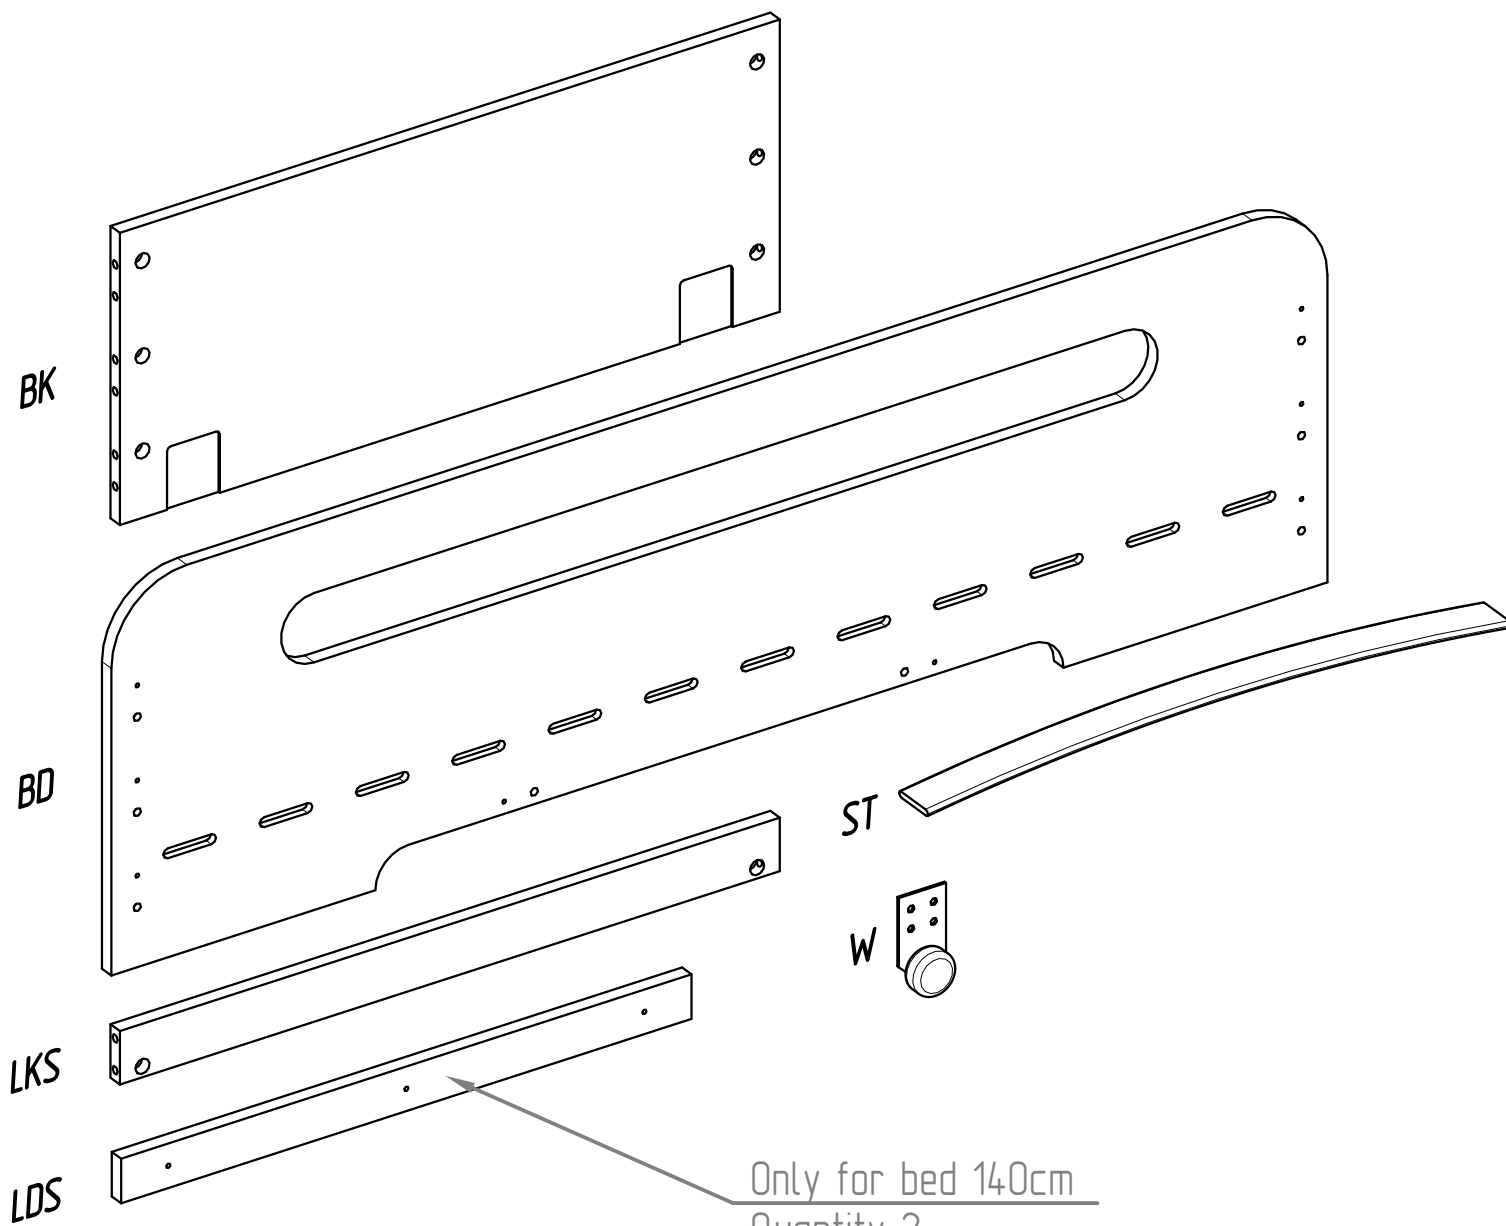

LDS

LDS

LDS

LDS

W25

DRAWER

Only for bed 140cm
Quantity 2

DRAWER

- BK - x2*
- BD - x2*
- LKS - x2*
- LDS - x2/x4*
- ST - x10-14*
- W - x4*

W25 M4x25

*NIE SKAKAĆ
NO JUMPING*

Wysokość materaca

Mattress height

min. 8 cm

max. 12 cm

WARNING / UWAGA !