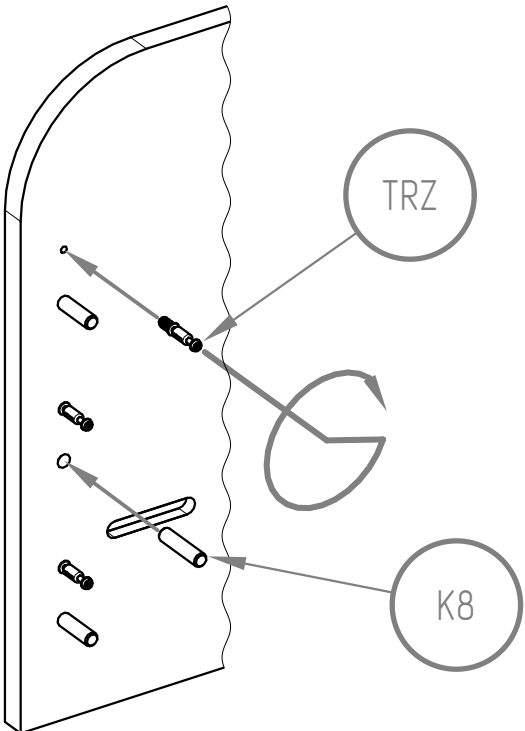

LDS

LDS

LDS

LDS

W25

DRAWER

Only for bed 140cm
Quantity 2

DRAWER

- BK - x2*
- BD - x2*
- LKS - x2*
- LDS - x2/x4*
- ST - x10-14*
- W - x4*

W25 M4x25

*NIE SKAKAĆ
NO JUMPING*

Wysokość materaca

Mattress height

min. 8 cm

max. 12 cm

WARNING / UWAGA !