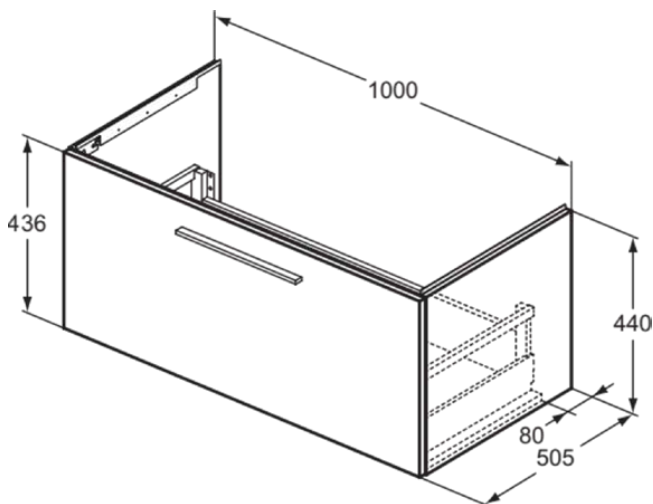

I.LIFE B

T5275DU

I.LIFE B | Basin unit 1000x505x440 mm in matt white finish, 1 drawer | Soft close, Sustainably sourced wood

Image & drawing

General information

Product type:	Furniture
Sub product type:	Basin unit
Brand:	Ideal Standard
Suite name:	I.LIFE B
Designer:	Palomba Serafini Associati
Colour:	DU - Matt White
Surface finish effect:	matt
Height (mm):	440
Width (mm):	1000
Length / Projection (mm):	505
Fixing method:	Fixing set
Net weight (kg):	25.72
EAN code:	8014140502517

Features

Soft close

Sustainably sourced wood

Downloads

- [Installation Guide](#)
- [Spare Parts List](#)

Product specifications

Closing mechanism:	Soft-closing
Colour code:	DU
Colour description:	matt white
Corner model:	No
Full extraction drawer:	Yes
Handle(s):	Required
Legs adjustable:	No
Material:	Wood
Material quality of structure / body:	MFC (Class E1)/MDF
Amount of doors (total):	0
Amount of doors, left-opening:	0
Amount of doors, right-opening:	0
Amount of drawers (total):	1
Amount of external drawers:	1
Amount of internal drawers:	0
Amount of open compartments:	0
Amount of rolling doors:	0
Amount of shelves:	0
Amount of sliding doors:	0
Amount of tumble doors:	0
Opening mechanism:	Pull-to-open

I.LIFE B

T5275DU

I.LIFE B | Basin unit 1000x505x440 mm in matt white finish, 1 drawer | Soft close, Sustainably sourced wood

Product specifications

PVD technology:	No
Reversible door:	No
Surface finish effect:	matt
Sustainably sourced wood:	Yes
With cutout section:	No
With interior lighting:	No
With legs:	No
With socket outlet:	No
With worktop:	No
Fixing method:	Fixing set
Mounting method:	Wall