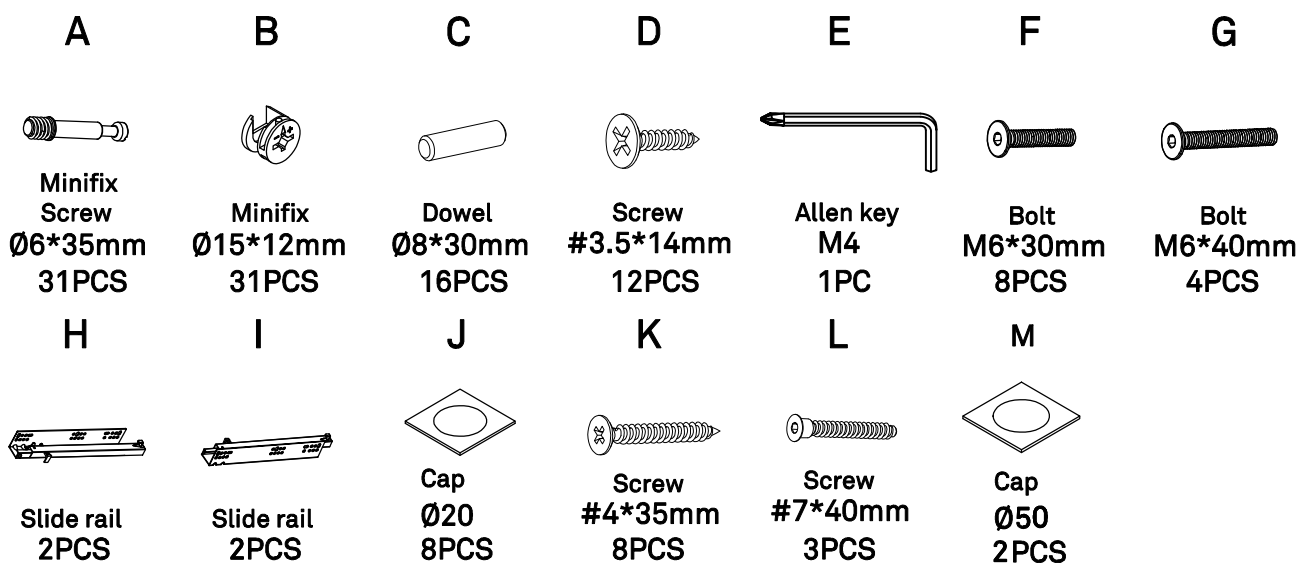

INSTRUCTION MANUAL

ARISTA. COFFEE TABLE

By Cambres Design

teulat

www.teulat.es

Needed for assembling

Min. two persons

Content of the boxes

Content of the boxes

1

2

3

4

5

I  2PCS
D  6PCS

6

B  3PCS

C  4PCS

7

L	E
	
3PCS	1PC

8

B	C
	
6PCS	6PCS

9

E

	B  4PCS	J  4PCS
--	--	--

22

E  1PC	B  4PCS	J  4PCS
--	---	---

23

24

25

26

Care instructions: