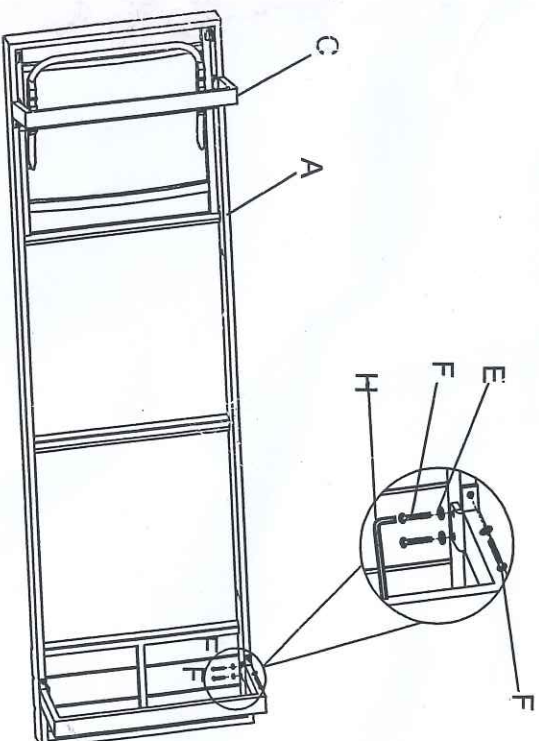

ITALIAN
style

Model : ALUM SOFA BED. ONE ENDS ADJUSTABLE W /
PRINTED POLYWOOD SIDE

Code: #4520

Assembly Instruction

NO.	PICTURE	QTY
A		1PC
B		1PC
C		2PCS
D		2PCS
E		12PCS
F		12PCS
G		4PCS
H		1PC
I		1PC
J		2PCS

Step1