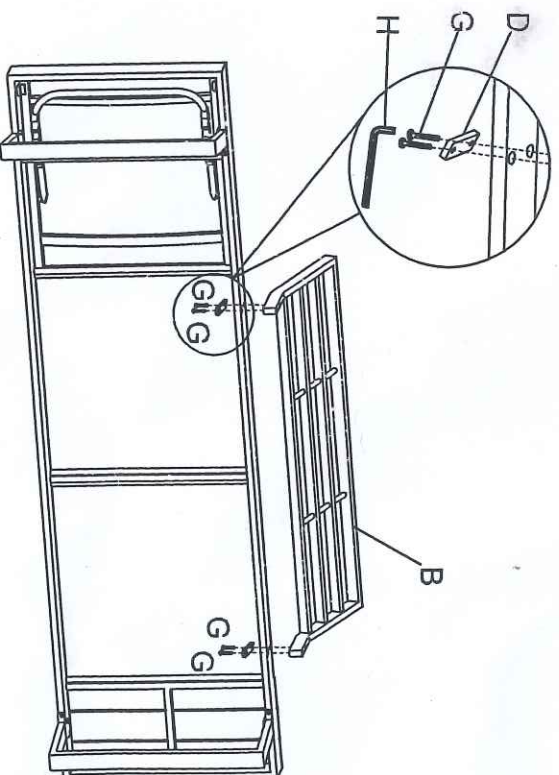

ITALIAN
style

Model : ALUM SOFA BED. ONE ENDS ADJUSTABLE W /
PRINTED POLYWOOD SIDE

Code: #4520

Assembly Instruction

NO.	PICTURE	QTY
A		1PC
B		1PC
C		2PCS
D		2PCS
E		12PCS
F		12PCS
G		4PCS
H		1PC
I		1PC
J		2PCS

Step1

Step2

Step3