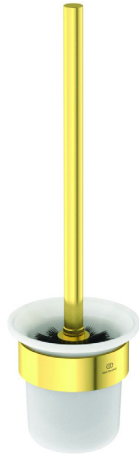

Ideal Standard

Conca

Article-No.: T4495A2

## Toilet brush holder - round

wall-mounted round toilet brush holder. The glass is frosted. Included fixing set.

Colour: A2 - Brushed Gold

### More product details:

Type:	Toilet brush and holder
Mounting:	Wall mounted
Style:	Contemporary
Net Weight (kg):	0,82
Material:	PVD coated brass
Designer:	Palomba Serafini Associati
Height (mm):	383
Width (mm):	112
Depth (mm):	131
Shape:	Round