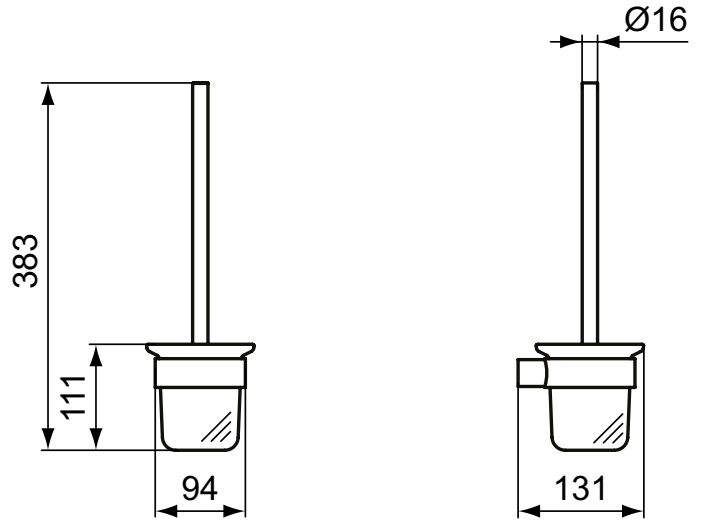

Ideal Standard

Conca

Article-No.: T4495A2

## Toilet brush holder - round

wall-mounted round toilet brush holder. The glass is frosted. Included fixing set.

Colour: A2 - Brushed Gold

### More product details:

Type:	Toilet brush and holder
Mounting:	Wall mounted
Style:	Contemporary
Net Weight (kg):	0,82
Material:	PVD coated brass
Designer:	Palomba Serafini Associati
Height (mm):	383
Width (mm):	112
Depth (mm):	131
Shape:	Round