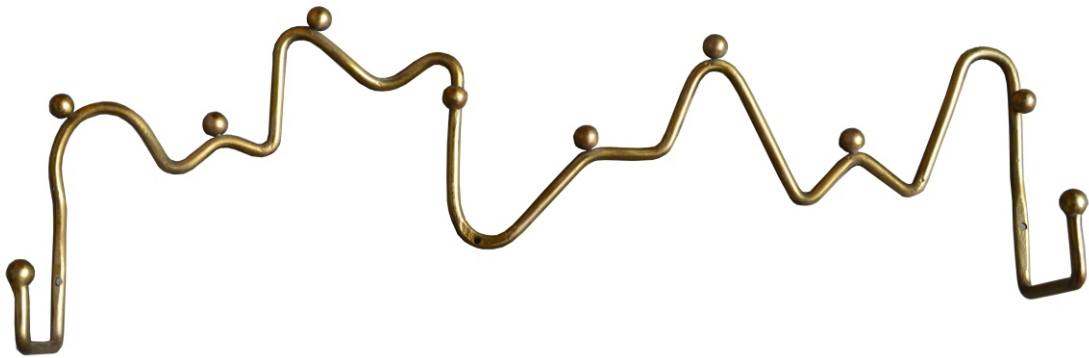

ASSEMBLY INSTRUCTION

Blu Coat Rack, Brass Metal

82057758

***Bloomingville®**
- EVER CHANGING HOMES

COMPONENT LIST

Part	Image	Quantity
A		1X
B		3X
C		3X

INSTRUCTION

Step 1