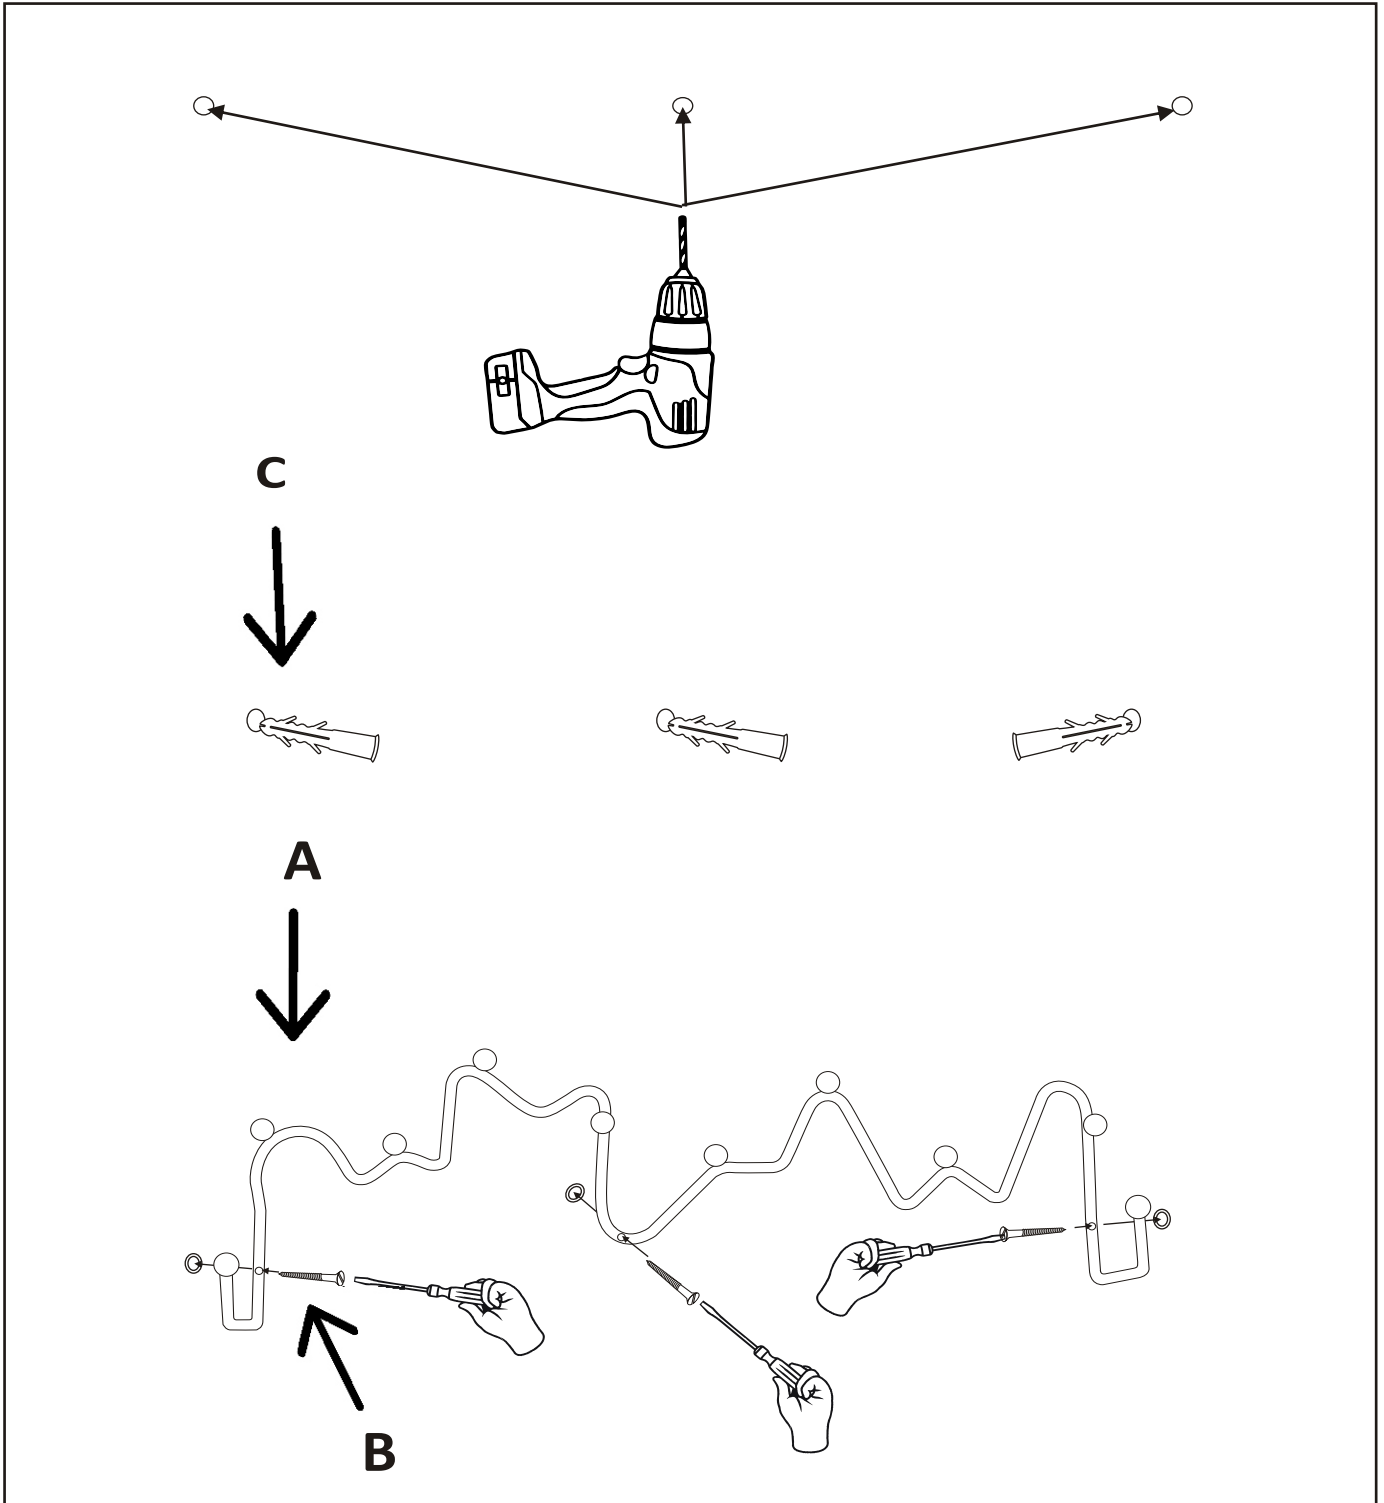

ASSEMBLY INSTRUCTION

Blu Coat Rack, Brass Metal

82057758

***Bloomingville®**
- EVER CHANGING HOMES

COMPONENT LIST

Part	Image	Quantity
A		1X
B		3X
C		3X

INSTRUCTION

Step 1