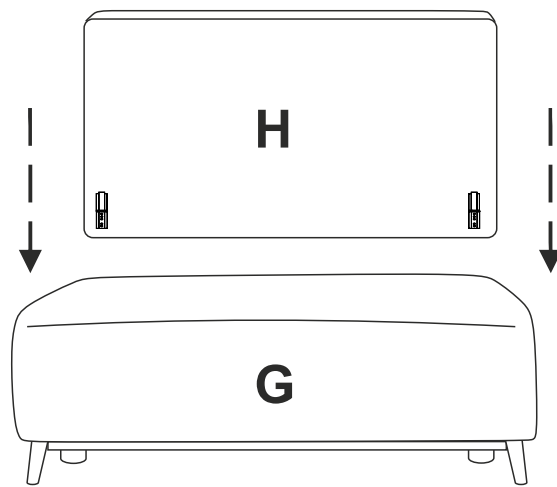

NESSA ANGLE REVERSIBLE

NOTICE DE MONTAGE
ASSEMBLING INSTRUCTIONS

45 MIN

x2

A	x6	B	x4	C	x8
D	x8	E	x4	F	x4

1

			
A	x2	B	x4

2