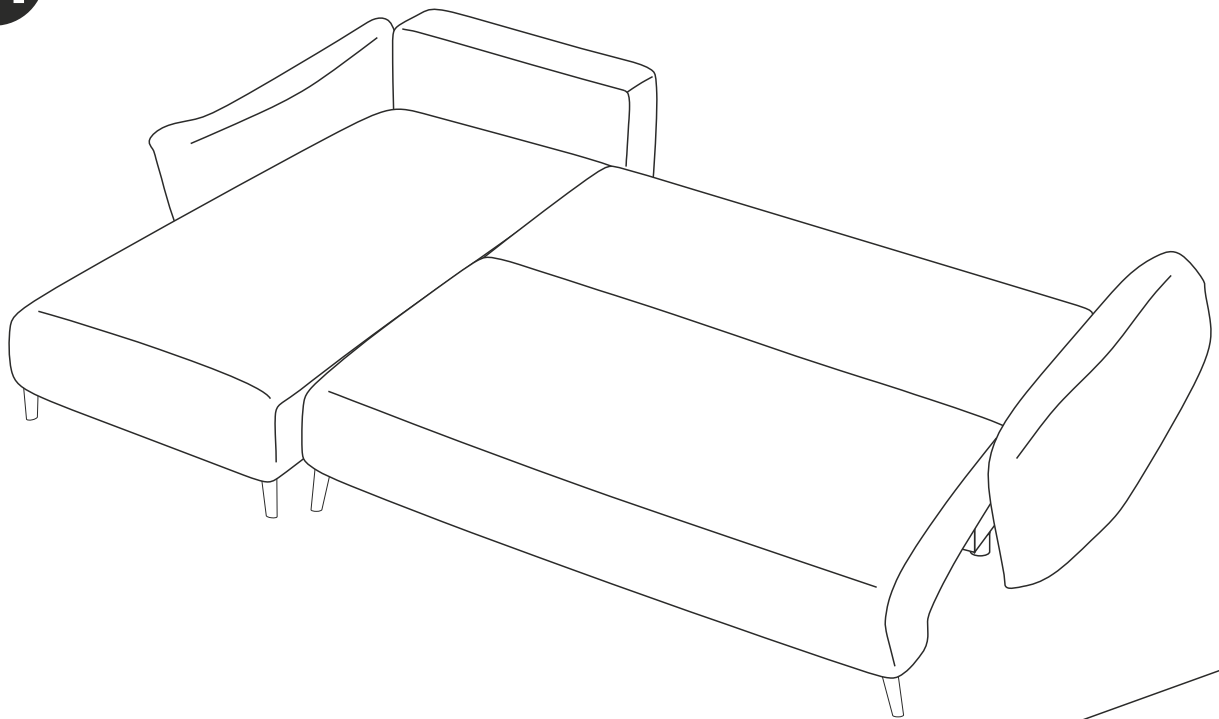

11

LE TRI
+ FACILE

BAC
DE
TRI