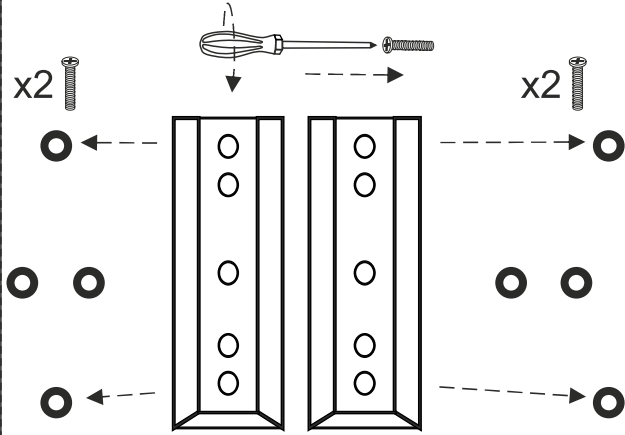

NESSA ANGLE REVERSIBLE

NOTICE DE MONTAGE
ASSEMBLING INSTRUCTIONS

45 MIN

x2

A	x6	B	x4	C	x8
D	x8	E	x4	F	x4

1

			
A	x2	B	x4

2

3

	
A	x4

4

D	x4	x2

D	x4	x2

5

6

7