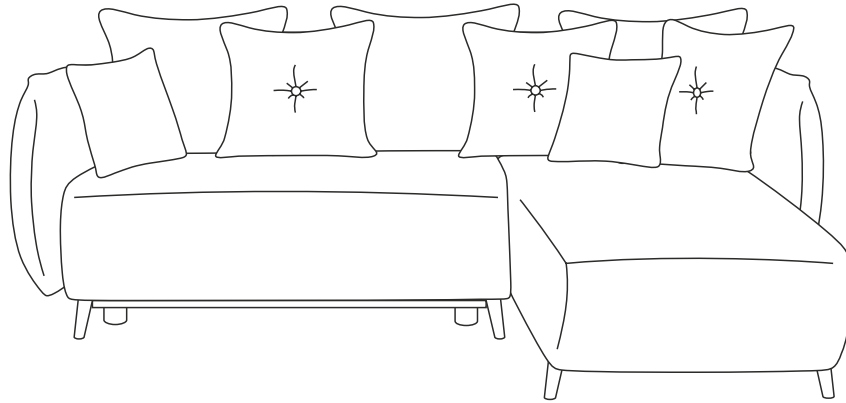

NESSA ANGLE REVERSIBLE

NOTICE DE MONTAGE
ASSEMBLING INSTRUCTIONS

45 MIN

x2

A	x6	B	x4	C	x8
D	x8	E	x4	F	x4

1

			
A	x2	B	x4

2