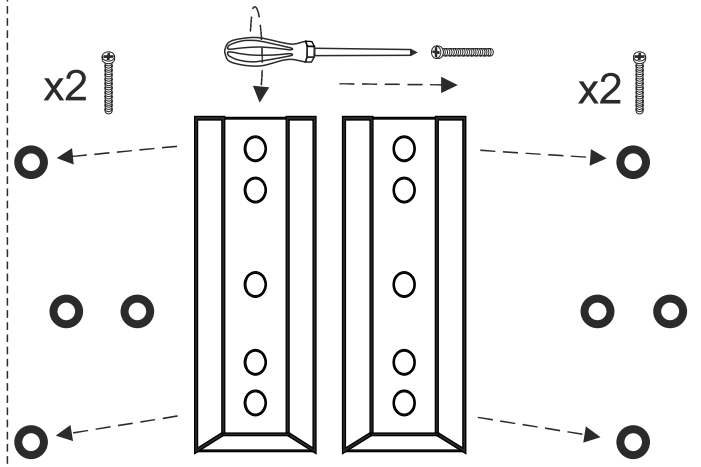

NESSA ANGLE REVERSIBLE

NOTICE DE MONTAGE
ASSEMBLING INSTRUCTIONS

45 MIN

x2

A	x6	B	x4	C	x8
D	x8	E	x4	F	x4

1

			
A	x2	B	x4

2

3

	
A	x4

4

D	x4	x2

D	x4	x2

5

6

7