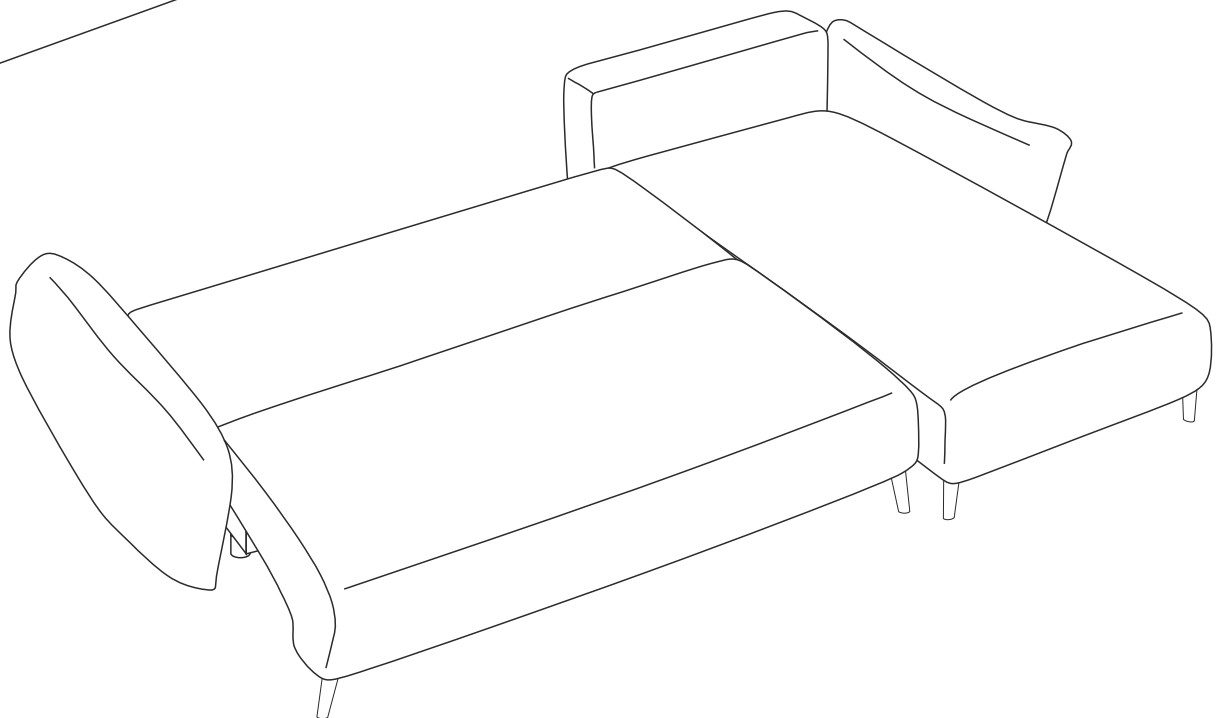

11

LE TRI
+ FACILE

BAC
DE
TRI