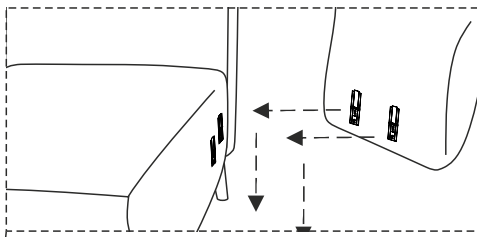

D	x4	x2

D	x4	x2

5