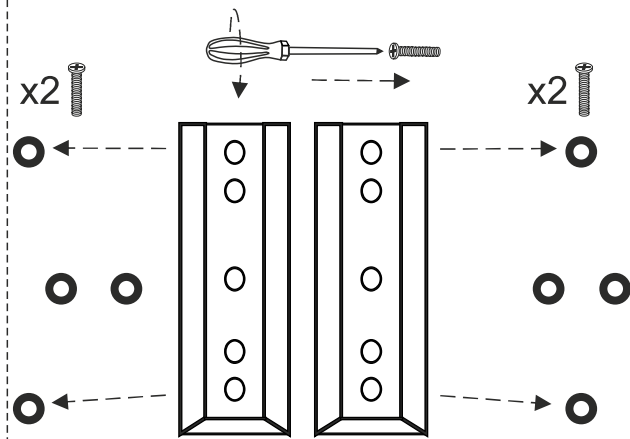

NESSA ANGLE REVERSIBLE

NOTICE DE MONTAGE
ASSEMBLING INSTRUCTIONS

45 MIN

x2

A	x6	B	x4	C	x8
D	x8	E	x4	F	x4

1

			
A	x2	B	x4

2

8

4

5

6

G

x2

x2

x2