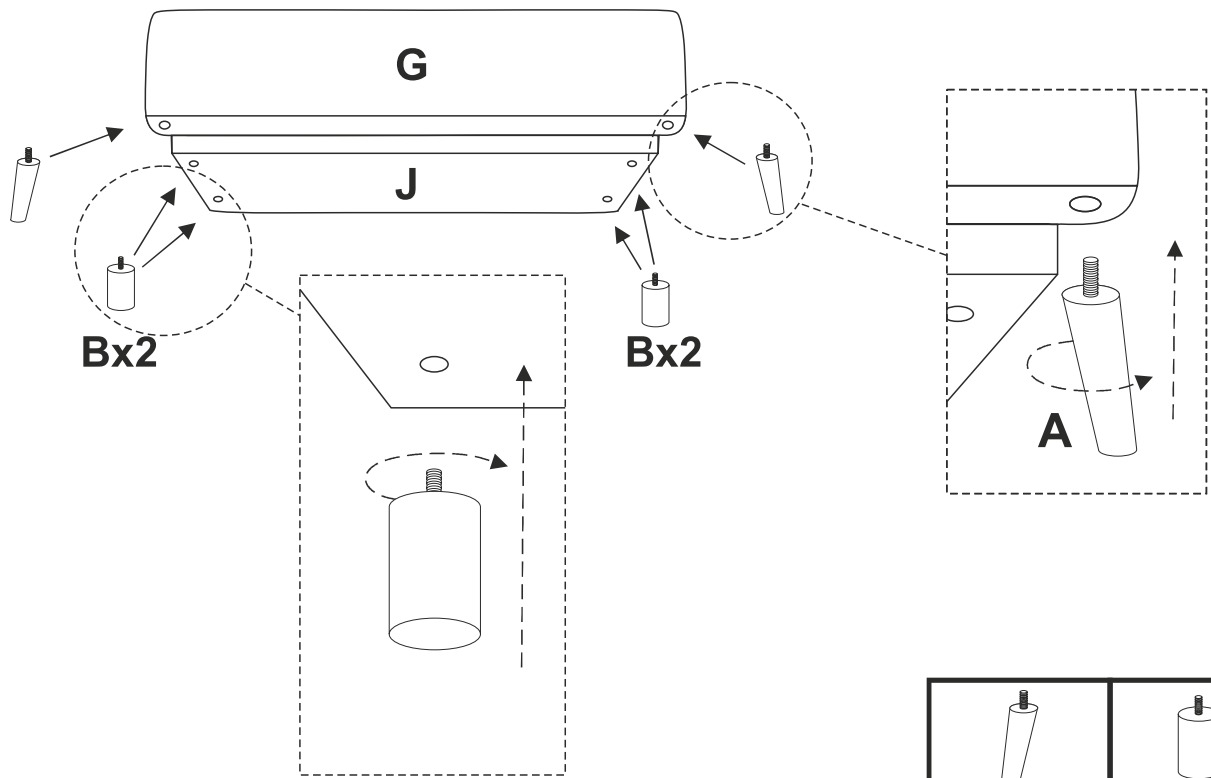

NESSA ANGLE REVERSIBLE

NOTICE DE MONTAGE
ASSEMBLING INSTRUCTIONS

45 MIN

x2

A	x6	B	x4	C	x8
D	x8	E	x4	F	x4

1

			
A	x2	B	x4

2