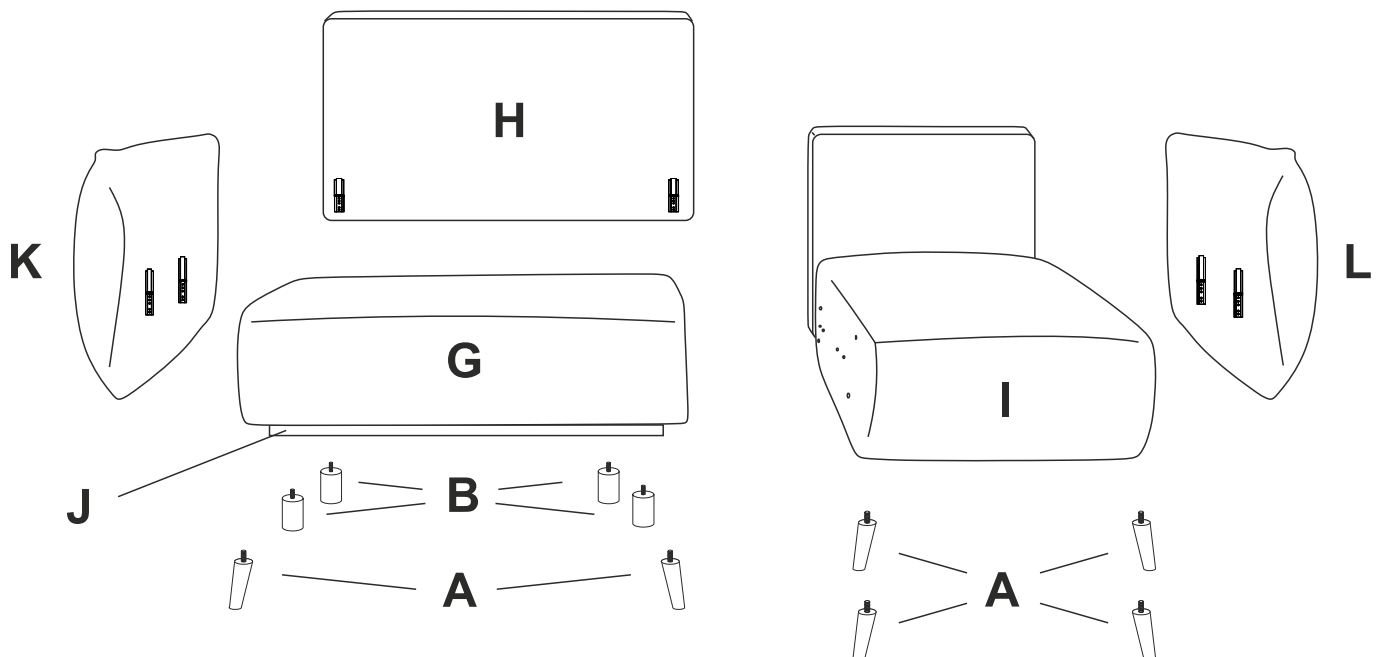

NESSA ANGLE REVERSIBLE

NOTICE DE MONTAGE
ASSEMBLING INSTRUCTIONS

45 MIN

x2

A	x6	B	x4	C	x8
D	x8	E	x4	F	x4

1

			
A	x2	B	x4

2