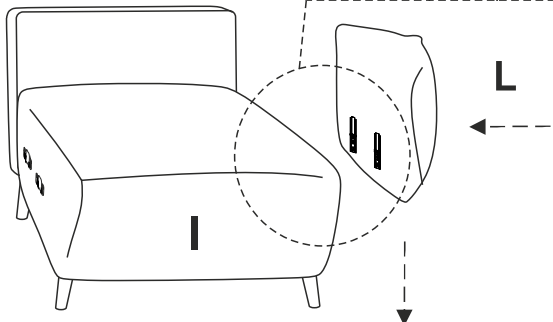

D	x4	x2

D	x4	x2

5