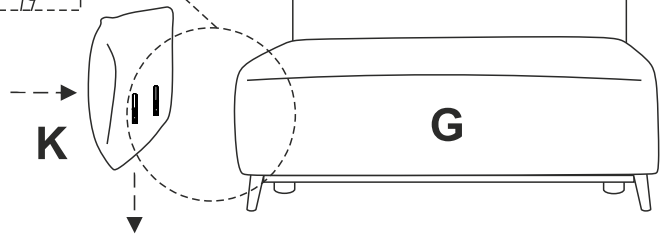

NESSA ANGLE REVERSIBLE

NOTICE DE MONTAGE
ASSEMBLING INSTRUCTIONS

45 MIN

x2

A	x6	B	x4	C	x8
D	x8	E	x4	F	x4

1

			
A	x2	B	x4

2

3

	
A	x4

4

D	x4	x2

D	x4	x2

5

6

7