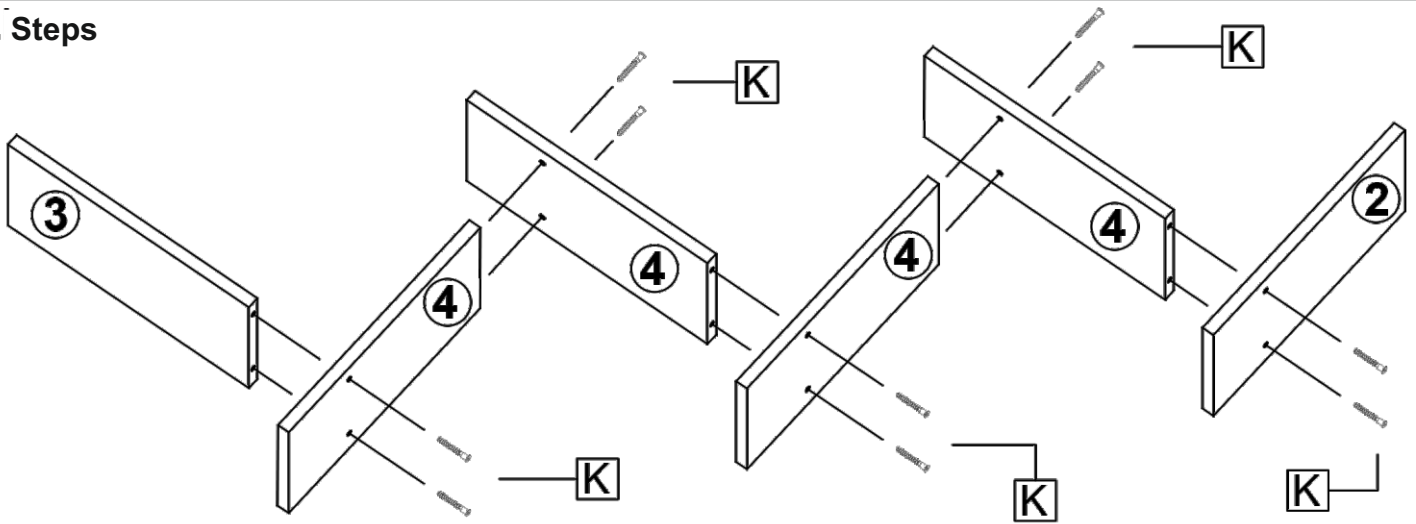

1. Steps

2. Steps

3. Steps