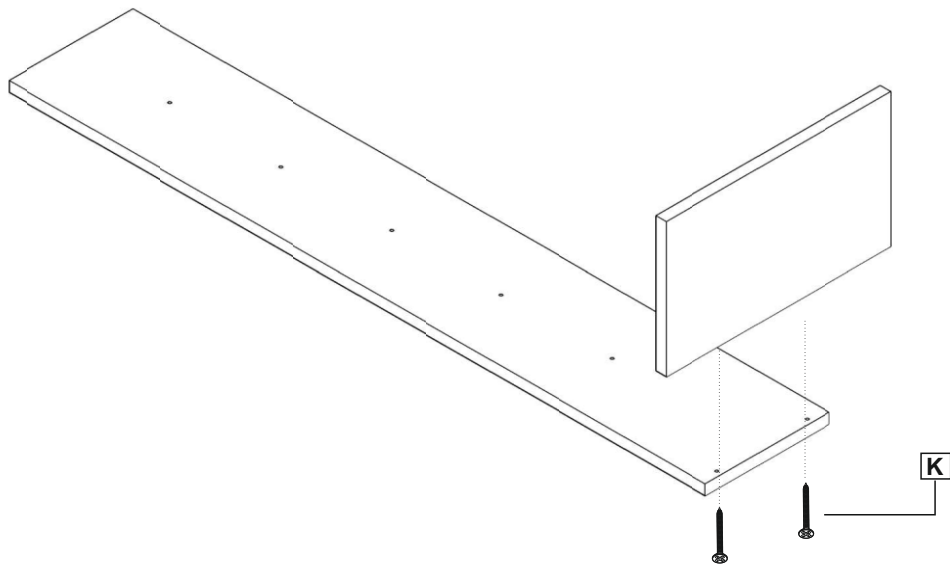

1. Steps

2. Steps

3. Steps