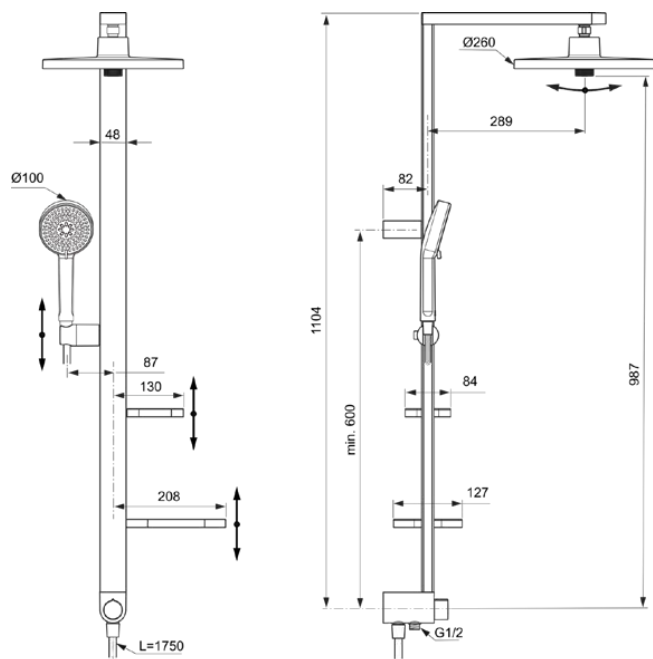

ALU+

BD585XG

Alu+ | Exposed shower system 338x501x1104 mm in matt black finish, 12.0 l/min (3 bar) | Multiple showering functions, WRAS

Image & drawing

General information

Product type:	Shower systems
Sub product type:	Exposed shower system
Brand:	Ideal Standard
Suite name:	Alu+
Designer:	Palomba Serafini Associati
Colour:	XG - Matt Black
Surface finish effect:	matt
Height (mm):	1104
Width (mm):	338
Length / Projection (mm):	501
Fixing method:	Fixing set
Net weight (kg):	6.18
EAN code:	3800861117186

Included products

BD581XG:	IDEALRAIN ALU+ Overhead shower 260x91x260 mm in matt black finish, 12 l/min (3 bar)
BD580XG:	IDEALRAIN ALU+ Multi function handspray 100x56x232 mm in matt black finish, 8 l/min (3 bar)
BE175XG:	IDEALRAIN Shower hose 1750 mm in matt black finish
B961890XG:	Shower hose