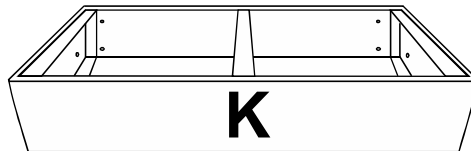

MARCEL
canape 3 places convertible

NOTICE DE MONTAGE
ASSEMBLING INSTRUCTIONS

30 MIN

x2

M x2

J

N x2

H

K

I

L

 **A x2**

 **C x4**

A x2

B x2

C x4