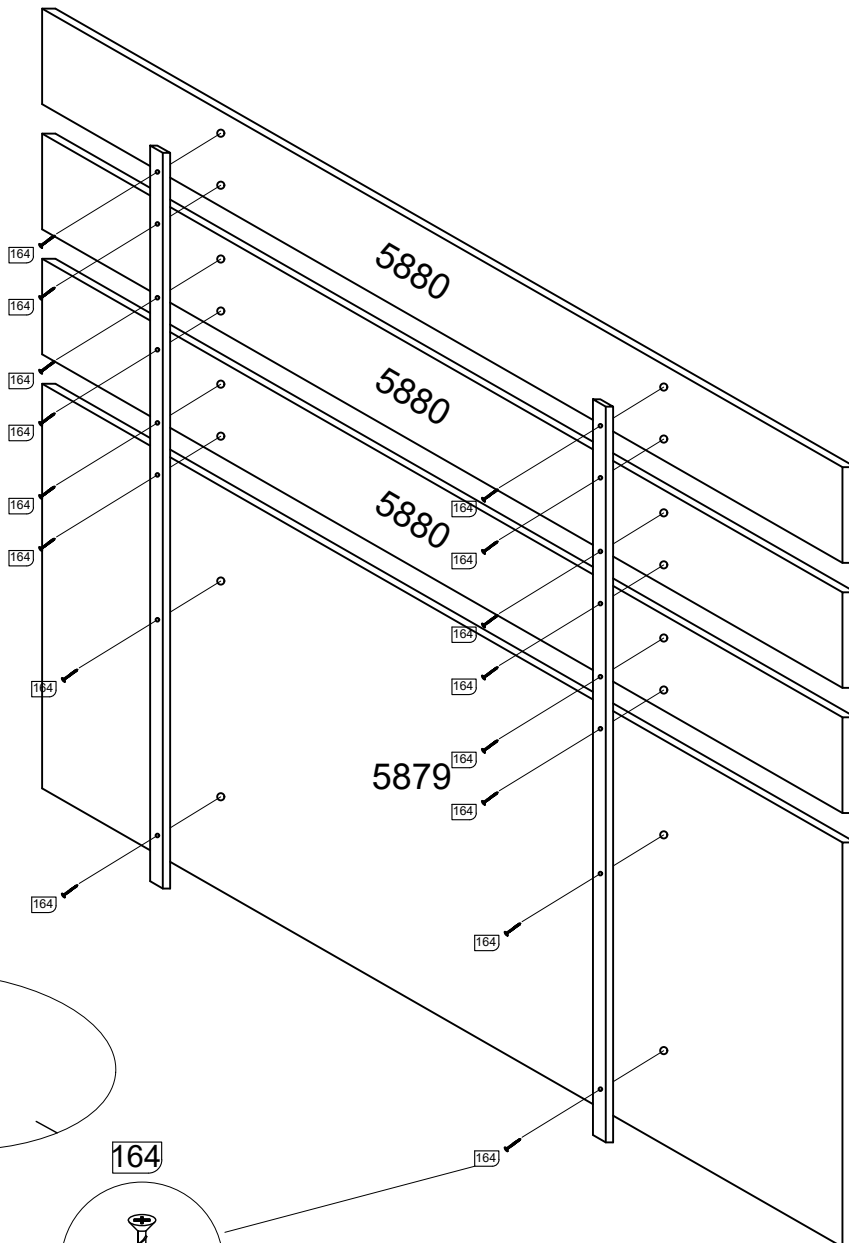

HUGA SERIES

120 CM BEDSTEAD

PRODUCT CODE 32 TRZ-HUGA
0013-

PACKING CODE

1. ST-HUGA 120LK KARYOLA 1-(3)
2. ST-HUGA 120LK KARYOLA 2-(3)
3. ST-HUGA 120LK KARYOLA 3-(3)

ATTACHMENTS

NAME	CONNECT IRON	3.5*25 SCREW For Iron	BASE PAPER	AGAINST CYLINDER EXTRACTION	CYLINDRICAL PICKING PART	MANNESMAN
SHAPE	103	164	036	422	221 (60 mm)	221
TOTAL	2	17	4 (ON PRODUCT)	8	8	3

NAME	3.5*18 SCREW FOR MANNESMAN					
SHAPE	161					
TOTAL	14					

NAME						
SHAPE						
TOTAL						

NAME						
SHAPE						
TOTAL						

NAME						
SHAPE						
TOTAL						

120 CM BEDSTEAD

COMPONENT

CODE	NAME	TOTAL
5879	LOWER PANEL	1
5880	TOP PANEL	3
5881	LEFT TRAVERSE PANEL	1

COMPONENT

CODE	NAME	TOTAL
5882	RIGHT TRAVERSE PANEL	1
5883	FOOT TIP PANEL	1
5885	BED LOWERPANEL	2

HUGA 120CM BEDSTEAD

HUGA 120CM BEDSTEAD

HUGA 120CM BEDSTEAD

HUGA 120CM BEDSTEAD