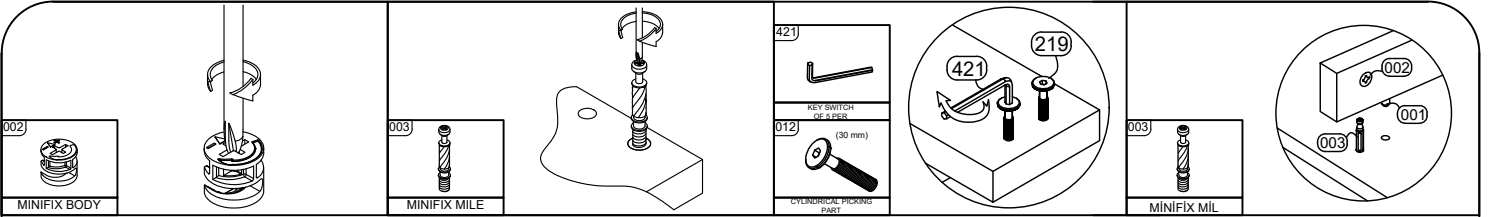

HUGA SERIES

120 CM BEDSTEAD

PRODUCT CODE 32 TRZ-HUGA
0013-

PACKING CODE

1. ST-HUGA 120LK KARYOLA 1-(3)
2. ST-HUGA 120LK KARYOLA 2-(3)
3. ST-HUGA 120LK KARYOLA 3-(3)

ATTACHMENTS

NAME	CONNECT IRON	3.5*25 SCREW For Iron	BASE PAPER	AGAINST CYLINDER EXTRACTION	CYLINDRICAL PICKING PART	MANNESMAN
SHAPE	103	164	036	422	221 (60 mm)	221
TOTAL	2	17	4 (ON PRODUCT)	8	8	3

NAME	3.5*18 SCREW FOR MANNESMAN					
SHAPE	161					
TOTAL	14					

NAME						
SHAPE						
TOTAL						

NAME						
SHAPE						
TOTAL						

NAME						
SHAPE						
TOTAL						

120 CM BEDSTEAD

COMPONENT

CODE	NAME	TOTAL
5879	LOWER PANEL	1
5880	TOP PANEL	3
5881	LEFT TRAVERSE PANEL	1

COMPONENT

CODE	NAME	TOTAL
5882	RIGHT TRAVERSE PANEL	1
5883	FOOT TIP PANEL	1
5885	BED LOWERPANEL	2

HUGA 120CM BEDSTEAD

HUGA 120CM BEDSTEAD

HUGA 120CM BEDSTEAD

HUGA 120CM BEDSTEAD