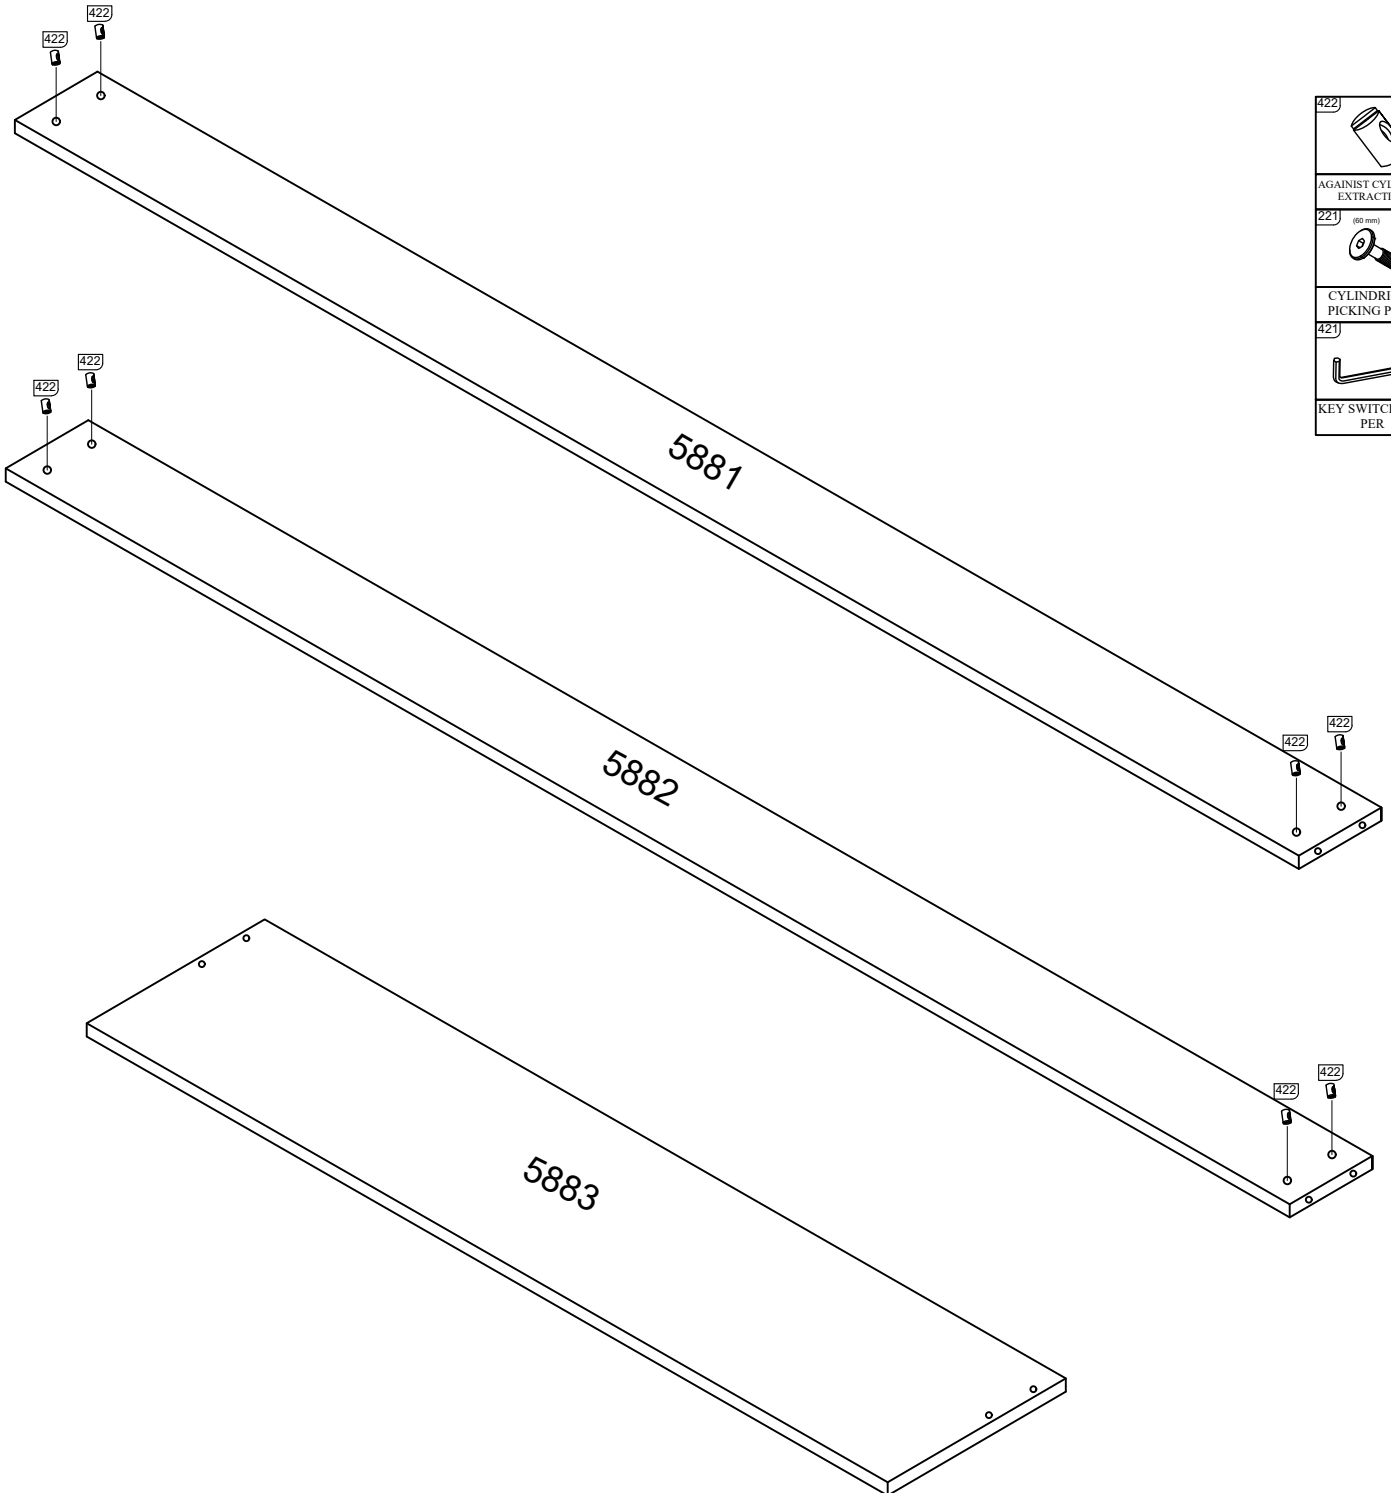

HUGA SERIES

120 CM BEDSTEAD

PRODUCT CODE 32 TRZ-HUGA
0013-

PACKING CODE

1. ST-HUGA 120LK KARYOLA 1-(3)
2. ST-HUGA 120LK KARYOLA 2-(3)
3. ST-HUGA 120LK KARYOLA 3-(3)

ATTACHMENTS

NAME	CONNECT IRON	3.5*25 SCREW For Iron	BASE PAPER	AGAINST CYLINDER EXTRACTION	CYLINDRICAL PICKING PART	MANNESMAN
SHAPE	103	164	036	422	221 (60 mm)	221
TOTAL	2	17	4 (ON PRODUCT)	8	8	3

NAME	3.5*18 SCREW FOR MANNESMAN					
SHAPE	161					
TOTAL	14					

NAME						
SHAPE						
TOTAL						

NAME						
SHAPE						
TOTAL						

NAME						
SHAPE						
TOTAL						

120 CM BEDSTEAD

COMPONENT

CODE	NAME	TOTAL
5879	LOWER PANEL	1
5880	TOP PANEL	3
5881	LEFT TRAVERSE PANEL	1

COMPONENT

CODE	NAME	TOTAL
5882	RIGHT TRAVERSE PANEL	1
5883	FOOT TIP PANEL	1
5885	BED LOWERPANEL	2

HUGA 120CM BEDSTEAD

HUGA 120CM BEDSTEAD

HUGA 120CM BEDSTEAD

HUGA 120CM BEDSTEAD