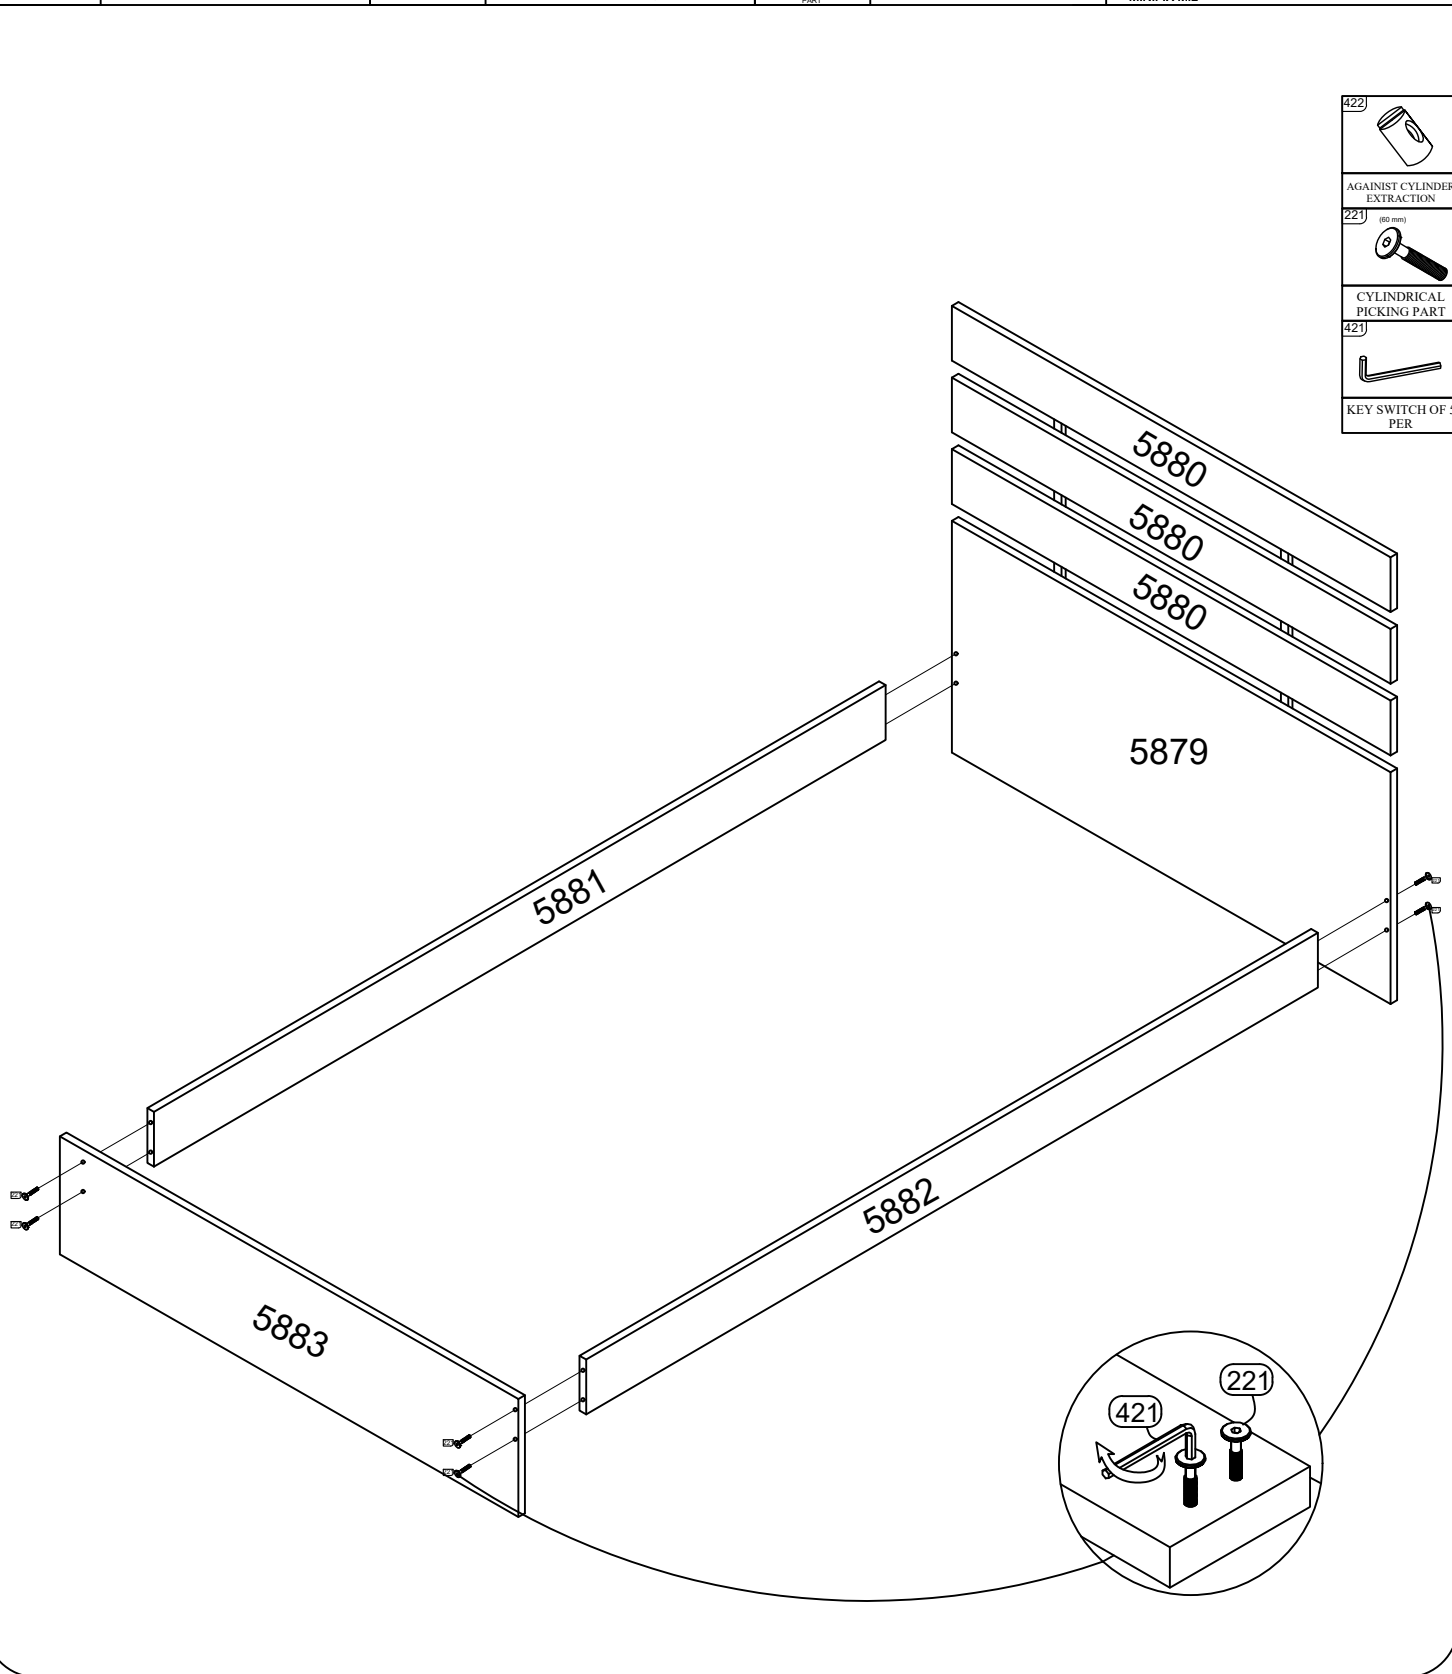

HUGA SERIES

120 CM BEDSTEAD

PRODUCT CODE 32 TRZ-HUGA
0013-

PACKING CODE

1. ST-HUGA 120LK KARYOLA 1-(3)
2. ST-HUGA 120LK KARYOLA 2-(3)
3. ST-HUGA 120LK KARYOLA 3-(3)

ATTACHMENTS

NAME	CONNECT IRON	3.5*25 SCREW For Iron	BASE PAPER	AGAINST CYLINDER EXTRACTION	CYLINDRICAL PICKING PART	MANNESMAN
SHAPE	103	164	036	422	221 (60 mm)	221
TOTAL	2	17	4 (ON PRODUCT)	8	8	3

NAME	3.5*18 SCREW FOR MANNESMAN					
SHAPE	161					
TOTAL	14					

NAME						
SHAPE						
TOTAL						

NAME						
SHAPE						
TOTAL						

NAME						
SHAPE						
TOTAL						

120 CM BEDSTEAD

COMPONENT

CODE	NAME	TOTAL
5879	LOWER PANEL	1
5880	TOP PANEL	3
5881	LEFT TRAVERSE PANEL	1

COMPONENT

CODE	NAME	TOTAL
5882	RIGHT TRAVERSE PANEL	1
5883	FOOT TIP PANEL	1
5885	BED LOWERPANEL	2

HUGA 120CM BEDSTEAD

HUGA 120CM BEDSTEAD

HUGA 120CM BEDSTEAD

HUGA 120CM BEDSTEAD