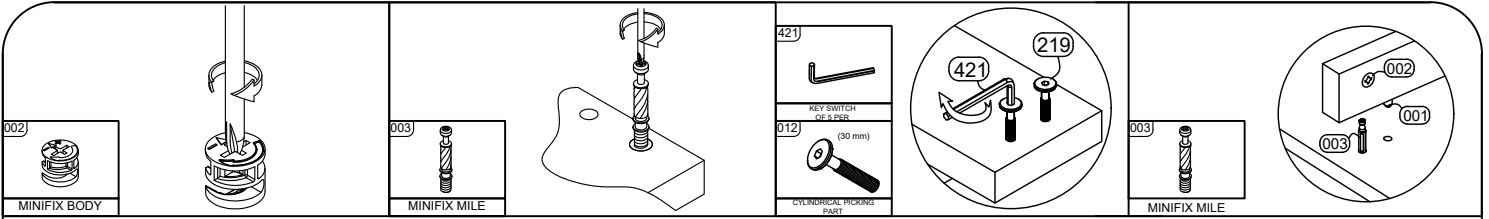

HUGA SERIES

120 CM BEDSTEAD

PRODUCT CODE 32 TRZ-HUGA
0013-

PACKING CODE

1. ST-HUGA 120LK KARYOLA 1-(3)
2. ST-HUGA 120LK KARYOLA 2-(3)
3. ST-HUGA 120LK KARYOLA 3-(3)

ATTACHMENTS

NAME	CONNECT IRON	3.5*25 SCREW For Iron	BASE PAPER	AGAINST CYLINDER EXTRACTION	CYLINDRICAL PICKING PART	MANNESMAN
SHAPE	103	164	036	422	221 (60 mm)	221
TOTAL	2	17	4 (ON PRODUCT)	8	8	3

NAME	3.5*18 SCREW FOR MANNESMAN					
SHAPE	161					
TOTAL	14					

NAME						
SHAPE						
TOTAL						

NAME						
SHAPE						
TOTAL						

NAME						
SHAPE						
TOTAL						

120 CM BEDSTEAD

COMPONENT

CODE	NAME	TOTAL
5879	LOWER PANEL	1
5880	TOP PANEL	3
5881	LEFT TRAVERSE PANEL	1

COMPONENT

CODE	NAME	TOTAL
5882	RIGHT TRAVERSE PANEL	1
5883	FOOT TIP PANEL	1
5885	BED LOWERPANEL	2

HUGA 120CM BEDSTEAD

HUGA 120CM BEDSTEAD

HUGA 120CM BEDSTEAD

HUGA 120CM BEDSTEAD