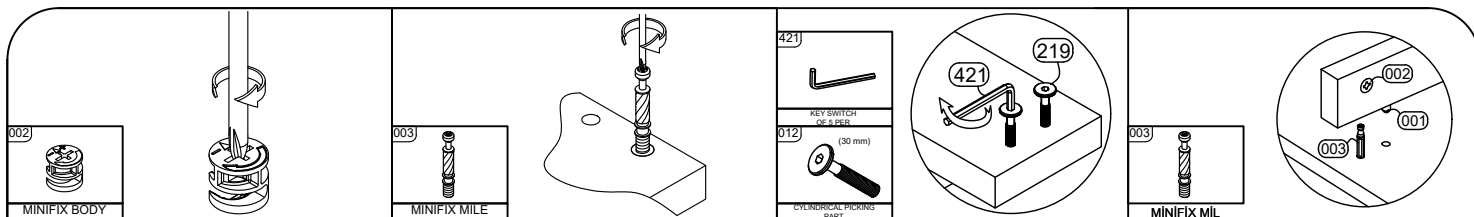

NAME	3.5*18 SCREW FOR MANNESMAN					
SHAPE	161					
TOTAL	14					

NAME						
SHAPE						
TOTAL						

NAME						
SHAPE						
TOTAL						

NAME						
SHAPE						
TOTAL						

120 CM BEDSTEAD

COMPONENT

CODE	NAME	TOTAL
5879	LOWER PANEL	1
5880	TOP PANEL	3
5881	LEFT TRAVERSE PANEL	1

COMPONENT

CODE	NAME	TOTAL
5882	RIGHT TRAVERSE PANEL	1
5883	FOOT TIP PANEL	1
5885	BED LOWERPANEL	2

HUGA 120CM BEDSTEAD

HUGA 120CM BEDSTEAD

HUGA 120CM BEDSTEAD

HUGA 120CM BEDSTEAD