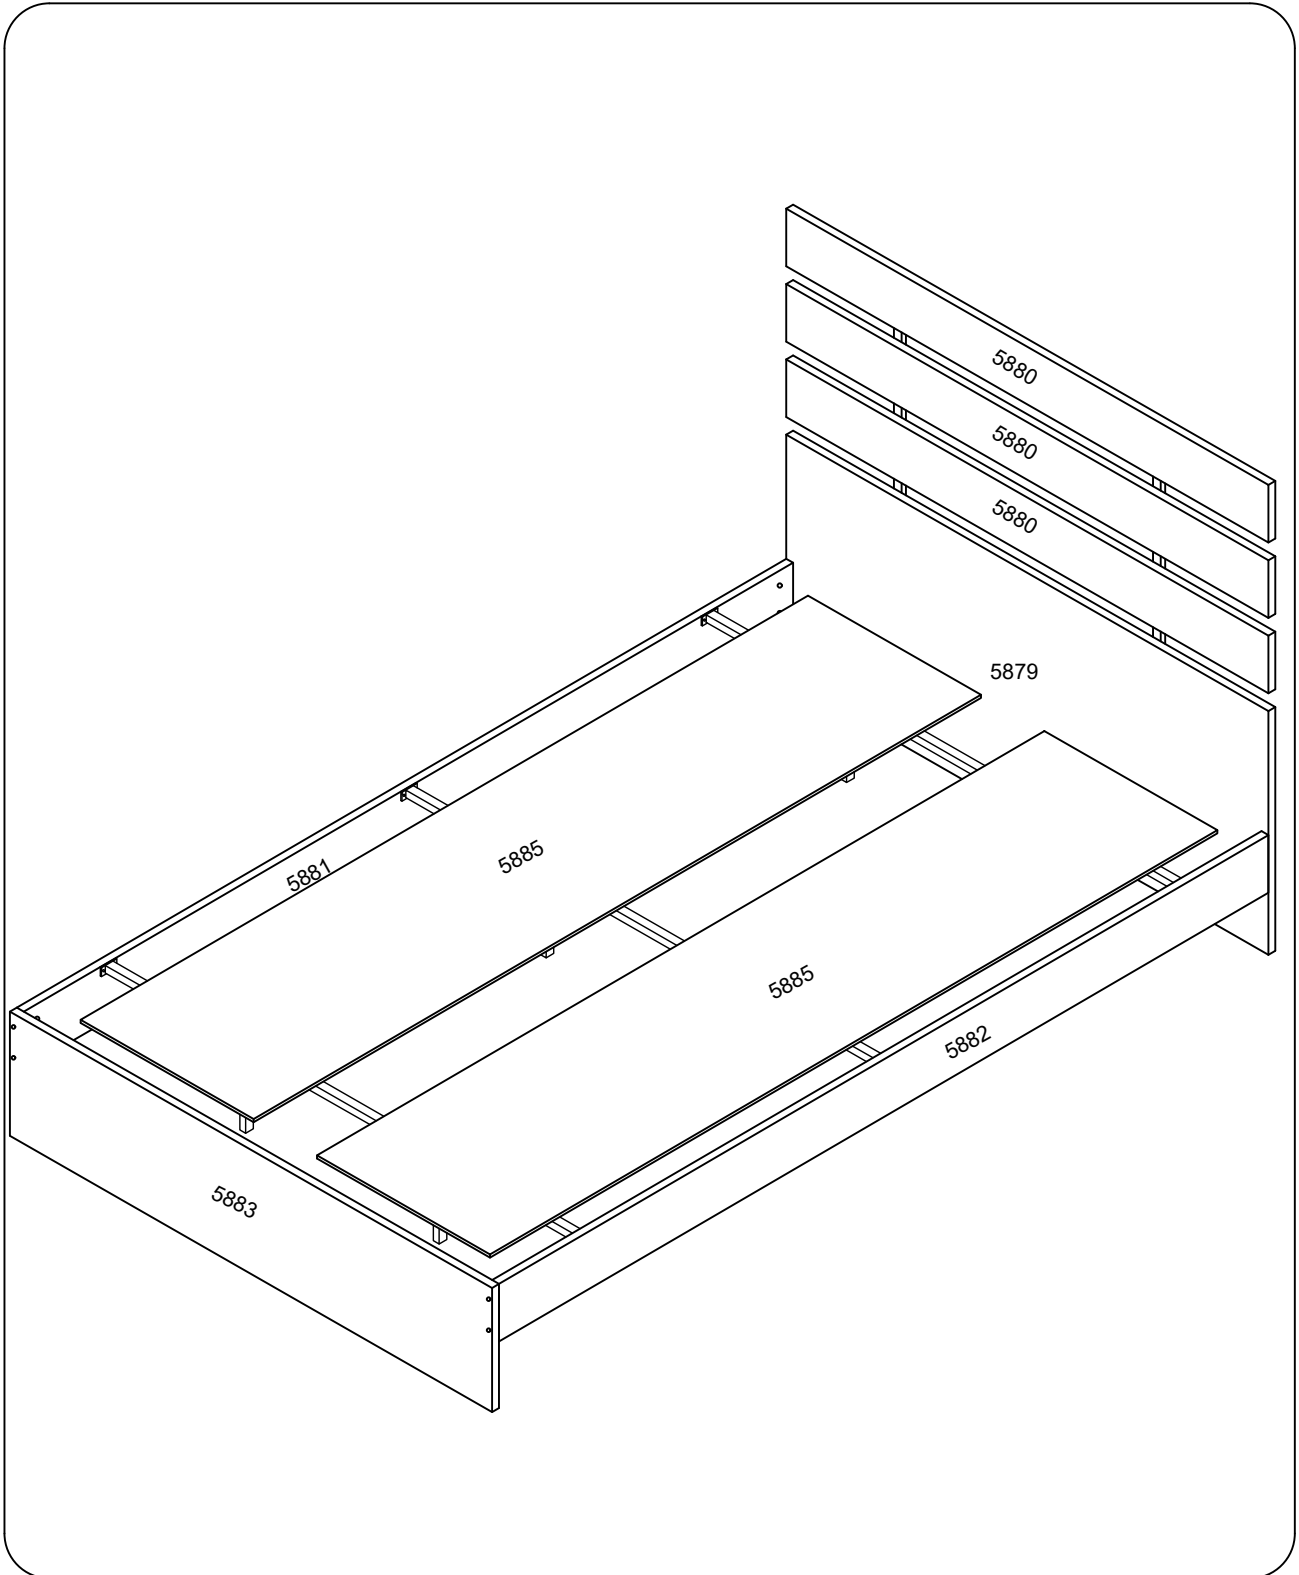

HUGA SERIES

120 CM BEDSTEAD

PRODUCT CODE 32 TRZ-HUGA
0013-

PACKING CODE

1. ST-HUGA 120LK KARYOLA 1-(3)
2. ST-HUGA 120LK KARYOLA 2-(3)
3. ST-HUGA 120LK KARYOLA 3-(3)

ATTACHMENTS

NAME	CONNECT IRON	3.5*25 SCREW For Iron	BASE PAPER	AGAINST CYLINDER EXTRACTION	CYLINDRICAL PICKING PART	MANNESMAN
SHAPE	103	164	036	422	221 (60 mm)	221
TOTAL	2	17	4 (ON PRODUCT)	8	8	3

NAME	3.5*18 SCREW FOR MANNESMAN					
SHAPE	161					
TOTAL	14					

NAME						
SHAPE						
TOTAL						

NAME						
SHAPE						
TOTAL						

NAME						
SHAPE						
TOTAL						

120 CM BEDSTEAD

COMPONENT

CODE	NAME	TOTAL
5879	LOWER PANEL	1
5880	TOP PANEL	3
5881	LEFT TRAVERSE PANEL	1

COMPONENT

CODE	NAME	TOTAL
5882	RIGHT TRAVERSE PANEL	1
5883	FOOT TIP PANEL	1
5885	BED LOWERPANEL	2

HUGA 120CM BEDSTEAD

HUGA 120CM BEDSTEAD

HUGA 120CM BEDSTEAD

HUGA 120CM BEDSTEAD