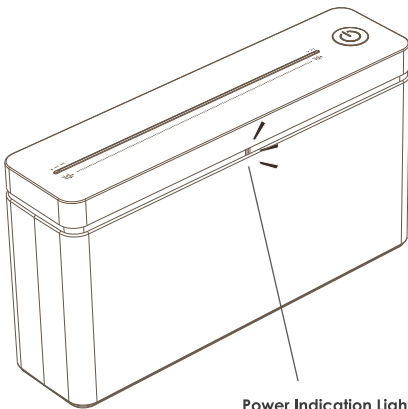

Power/ Pause/Play TWS Button

- long press to turn on/off
The power

- short press to pause or
play

- quick double press to
pair up another Hifi
Square Speaker to enjoy
great wireless stereo
sound
(TWS - true wireless stereo
function is only available
when you have two units
Hifi Square Speaker)

Product Introduction

Power Indication Light

Indication light will be flashing in white before bluetooth is paired and stays on after paired.

Indication light in red when it's charging and the light will turn off when it's fully charged.