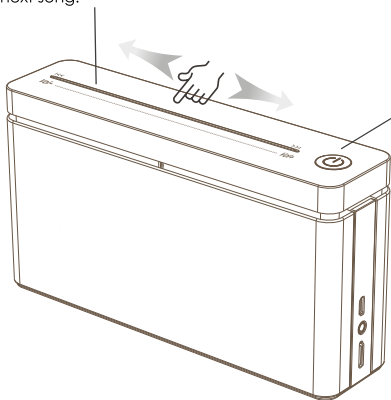

Please keep this user manual for future reference.

Accessories

A

B

C

Product Introduction

Touch Control Bar

Swipe on the touch control bar from left to right or right to left to increase or decrease the volume; long touch on << or >> to switch to the previous or next song.

Power/ Pause/Play TWS Button

- long press to turn on/off
The power

- short press to pause or
play

- quick double press to
pair up another Hifi
Square Speaker to enjoy
great wireless stereo
sound
(TWS - true wireless stereo
function is only available
when you have two units
Hifi Square Speaker)