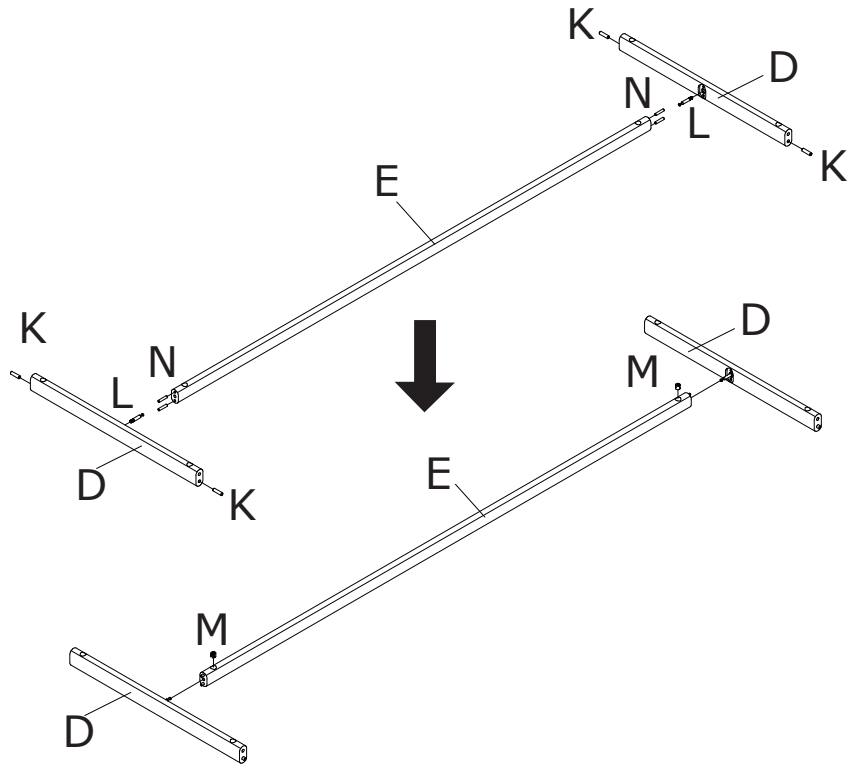

ASSEMBLY INSTRUCTION

TOBERMORY DINING TABLE

ROWICO

H O M E

Ax1 	I x 8  M8/Ø19MM
Bx2 	Jx1  5MM
Cx2 	Kx4  Ø8x30MM
Dx2 	Lx6  Ø6x44MM
Ex1 	Mx6  Ø15x12MM
Fx4 	Nx4  Ø6x30MM
Gx8  M8x65	Ox8  Ø4x60MM
Hx8  M8	Px4  Ø25MM

1

2

3

Gx8  M8x65	Hx8  M8	Ix8  M8/Ø19MM	Jx1  5MM
---	--	--	---

4

Ox8  Ø4x60MM	Px4  Ø25MM	
---	---	---