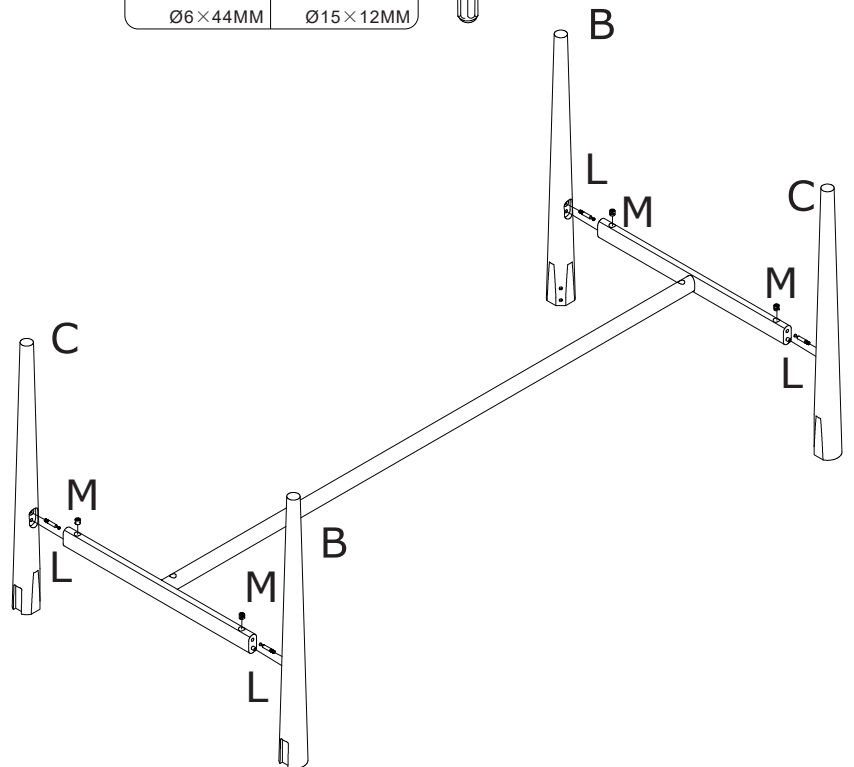

ASSEMBLY INSTRUCTION

TOBERMORY DINING TABLE

ROWICO

H O M E

Ax1 	I x 8  M8/Ø19MM
Bx2 	Jx1  5MM
Cx2 	Kx4  Ø8x30MM
Dx2 	Lx6  Ø6x44MM
Ex1 	Mx6  Ø15x12MM
Fx4 	Nx4  Ø6x30MM
Gx8  M8x65	Ox8  Ø4x60MM
Hx8  M8	Px4  Ø25MM

1

2

3

Gx8  M8x65	Hx8  M8	Ix8  M8/Ø19MM	Jx1  5MM
---	--	--	---

4

Ox8  Ø4x60MM	Px4  Ø25MM	
---	---	---