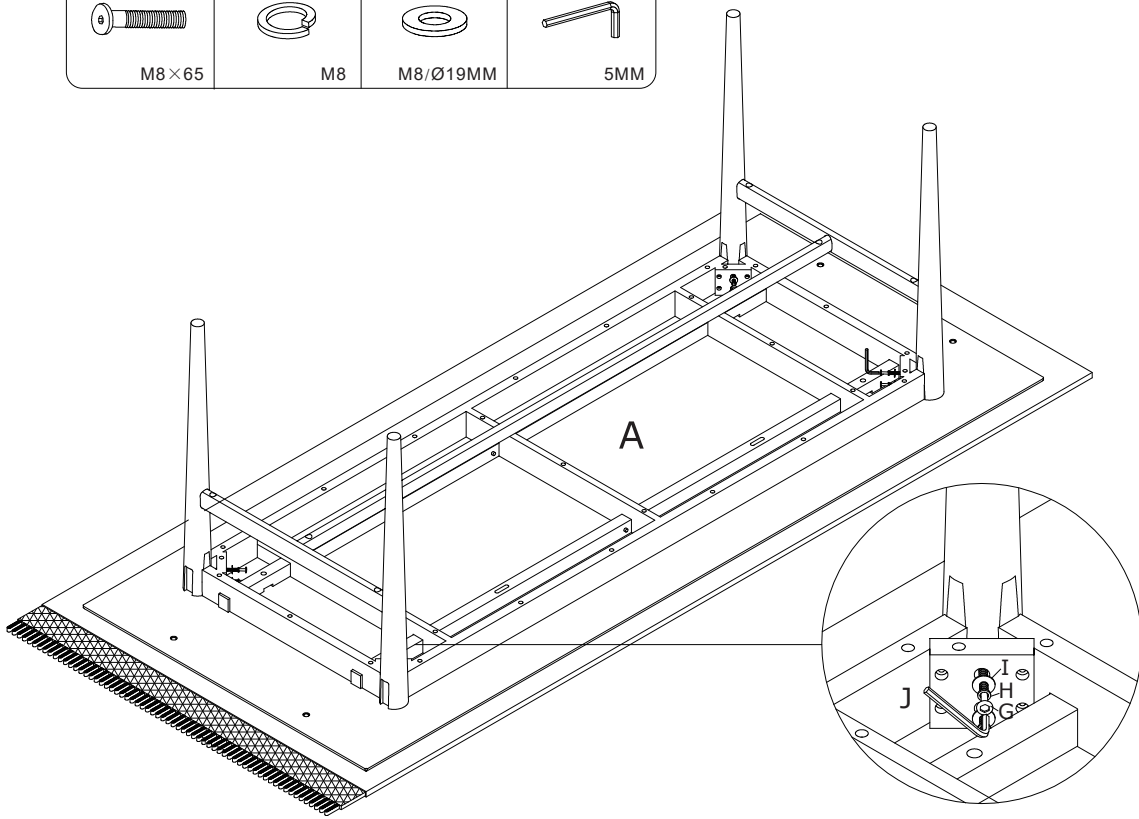

ASSEMBLY INSTRUCTION

TOBERMORY DINING TABLE

ROWICO

H O M E

Ax1 	I x 8  M8/Ø19MM
Bx2 	Jx1  5MM
Cx2 	Kx4  Ø8x30MM
Dx2 	Lx6  Ø6x44MM
Ex1 	Mx6  Ø15x12MM
Fx4 	Nx4  Ø6x30MM
Gx8  M8x65	Ox8  Ø4x60MM
Hx8  M8	Px4  Ø25MM

1

2

3

Gx8  M8x65	Hx8  M8	Ix8  M8/Ø19MM	Jx1  5MM
---	--	--	---

4

Ox8  Ø4x60MM	Px4  Ø25MM	
---	---	---