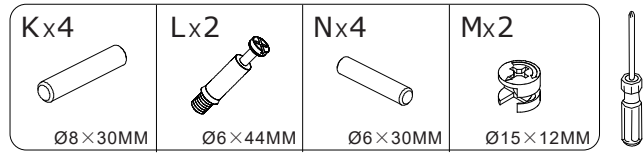

ASSEMBLY INSTRUCTION

TOBERMORY DINING TABLE

ROWICO

H O M E

Ax1 	I x 8  M8/Ø19MM
Bx2 	Jx1  5MM
Cx2 	Kx4  Ø8x30MM
Dx2 	Lx6  Ø6x44MM
Ex1 	Mx6  Ø15x12MM
Fx4 	Nx4  Ø6x30MM
Gx8  M8x65	Ox8  Ø4x60MM
Hx8  M8	Px4  Ø25MM

1

2

3

Gx8  M8x65	Hx8  M8	Ix8  M8/Ø19MM	Jx1  5MM
---	--	--	---

4

Ox8  Ø4x60MM	Px4  Ø25MM	
---	---	---